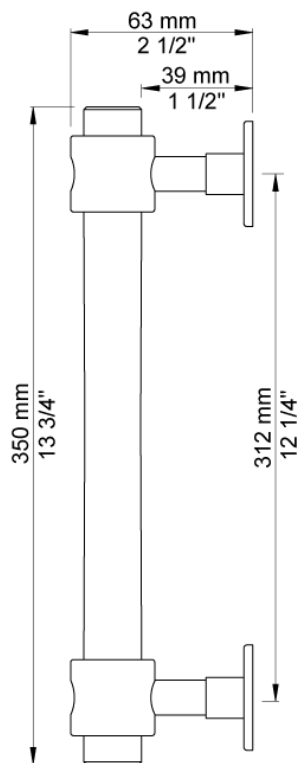

Date:

Client:

Project:

VOLA product: T23

T23

Grab rail.

Available in colours

- Color 02, Grey
- Color 04, Light blue
- Color 05, Orange
- Color 06, Light green
- Color 08, Yellow
- Color 09, Dark grey
- Color 12, Mocca
- Color 14, Bright red
- Color 15, Dark blue
- Color 16, Polished chrome
- Color 17, Gloss black
- Color 18, White
- Color 19, Natural brass
- Color 20, Brushed chrome
- Color 21, Carmine red
- Color 25, Pink
- Color 27, Matt black
- Color 40, Brushed stainless steel