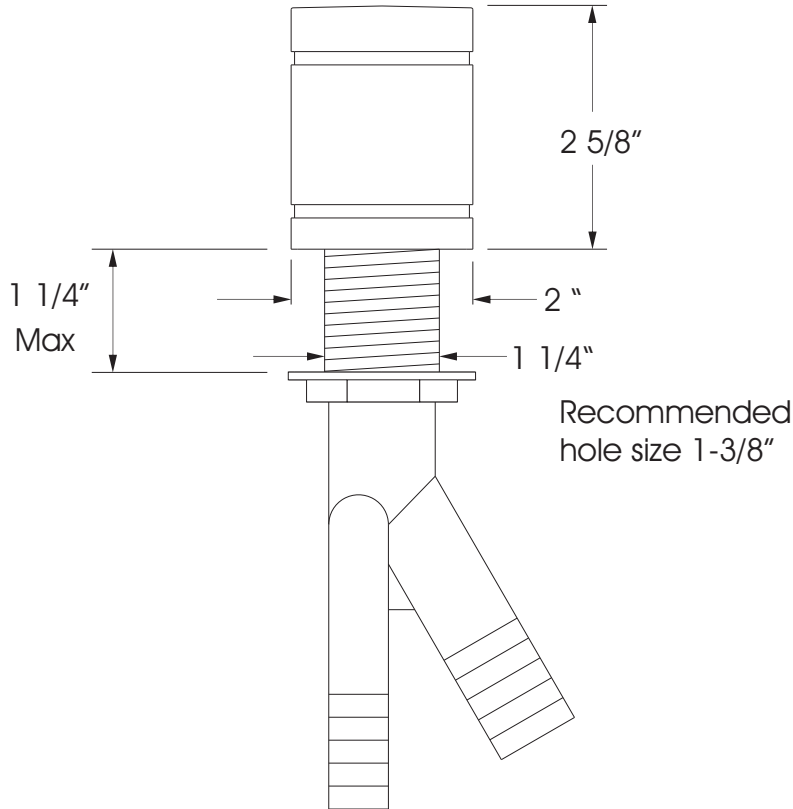

41180 Raintree Court
Murrieta, CA 92562
1-888-304-0660
www.waterstoneco.com

ITEM NO: **3020**

STYLE: **CONTEMPORARY**

INTENDED USE: AIR GAP

CUSTOMER NAME:

JOB NO:

DIMENSIONS MAY VARY AND ARE SUBJECT TO CHANGE. NO RESPONSIBILITY IS ASSUMED FOR USE OF SUPERCEDED OR VOIDED DATA

Technical Specifications

- Cover made from solid brass or stainless steel.
- Single port dishwasher airgap.
- Hides upper nut and washer edges.

Codes/Standards Applicable

Specified model complies with the following: