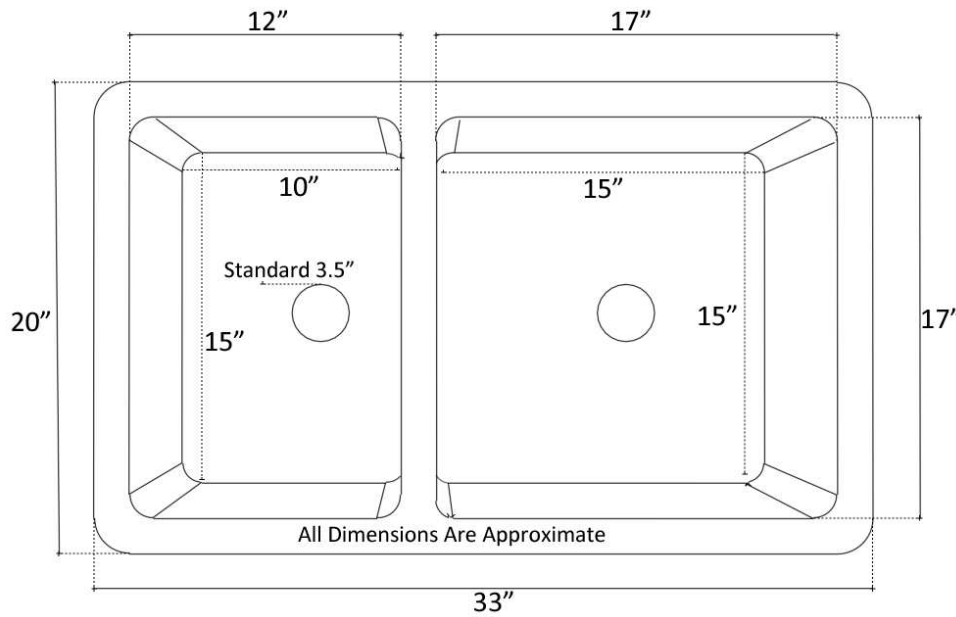

Description:

- Copper
- Undermount
- Use standard 3.5" drain
- Clean with mild soap
No harsh chemicals

Available Finishes:

DB	Dark Bronze
WC	Weathered Copper

Available Drains:

D003	Basket Strainer
D007	Disposal Flange

DIMENSIONS WILL VARY. DO NOT use this sheet as a guide for countertop cuts.