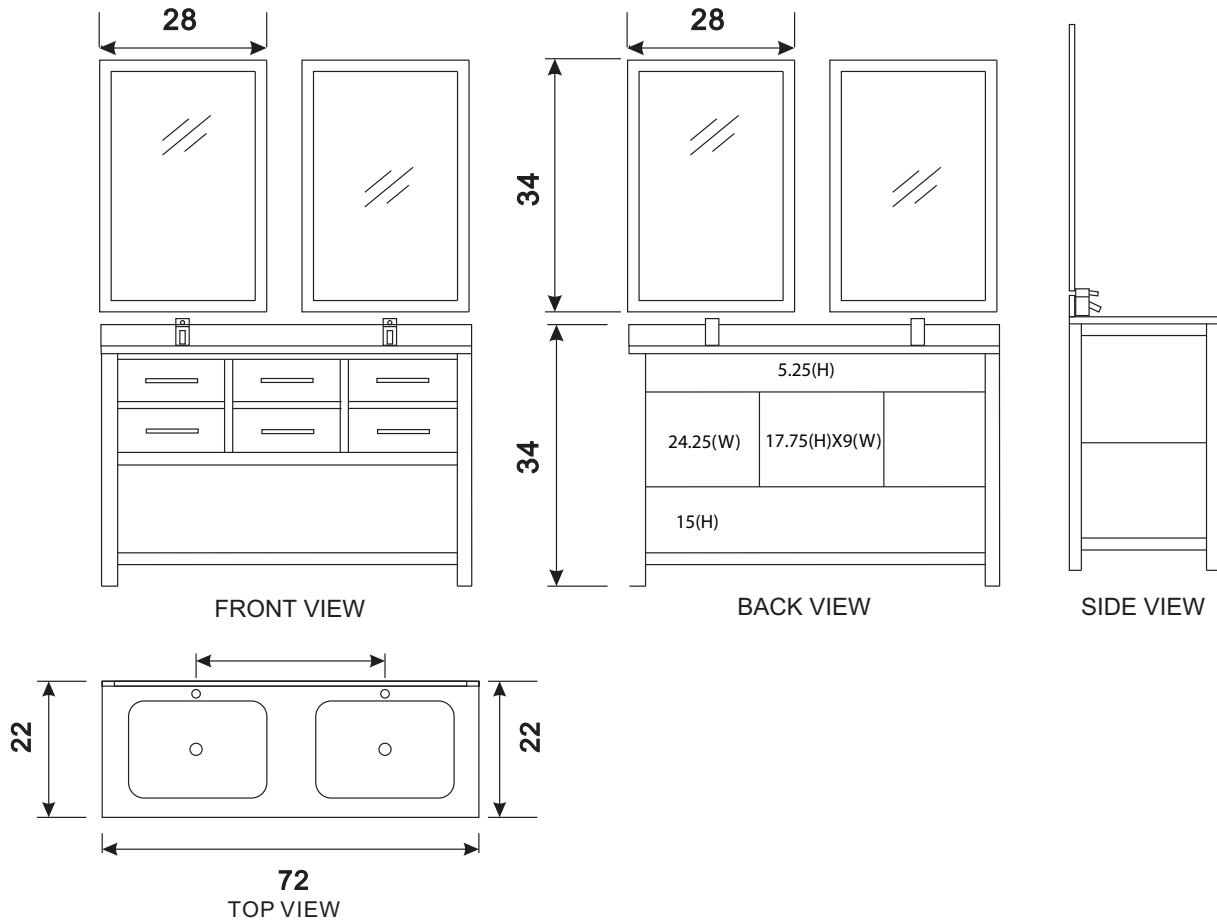

DEC077B-W London 72" Double Sink Vanity Set (Faucets not included)

**Design Element**  
Bath Furniture

## The London Collection

The 72" London Vanity is elegantly constructed of solid oak wood. The white Carrara Marble counter top's classic beauty and the contemporary-styled cabinetry bring a sophisticated and clean look to any bathroom. Seated at the base of the double ceramic sinks are chrome finished pop-up drains designed for easy one-touch draining. Double matching framed mirrors are included. This beautiful vanity includes four large and two center drawers with satin nickel hardware. Plus a large additional open storage space at the bottom. The London Bathroom Vanity is designed as a centerpiece to awe-inspire the eye without sacrificing quality, functionality or durability.

# London 72" Double Sink Vanity Set

## DEC077B-W Product Features

- Solid Hardwood Construction
- Pearl White Finish
- White Carrara Marble Counter Top
- Two Under-Mounted Ceramic Sinks with Overflow Drain
- Two Chrome Pop-Up Drains
- Two Mirrors with White Frame
- Four Functional Pull-out Drawers
- Two Pull-down Hinged Panels
- Satin Nickel Finish Hardware
- Specs: 35.5"H x 72"W x 22"D