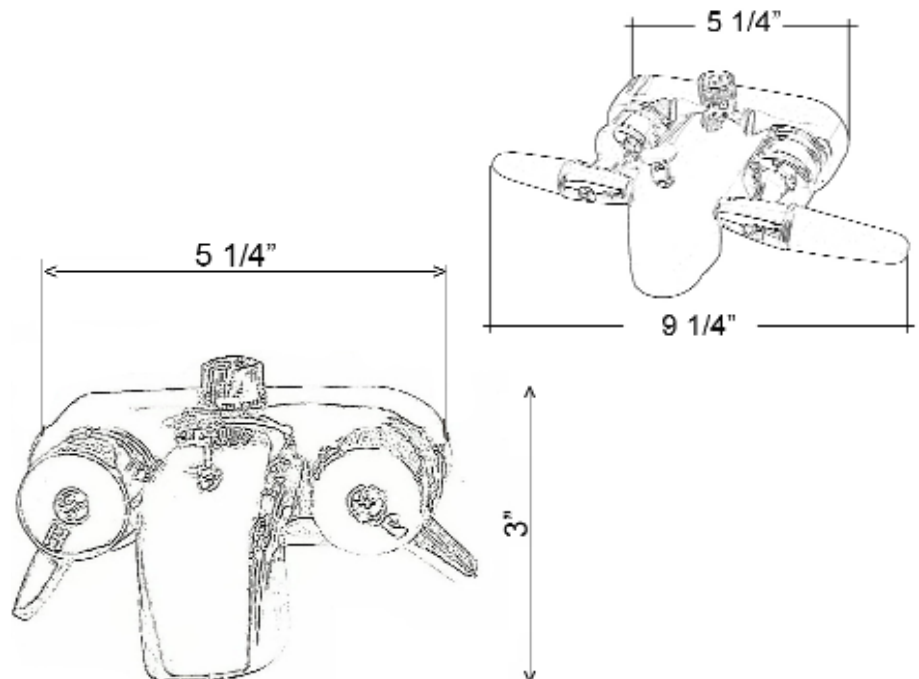

# RECTANGULAR SHOWER UNIT

Cat. No.  
4190

## Features:

- ▶ 3/4" Solid Brass Tubing
- ▶ Includes Washerless Diverter Bathcock
- ▶ 3 3/8" Centers
- ▶ 1/4 Turn
- ▶ Includes Ceiling and Wall Support Assemblies
- ▶ Supports Are Adjustable By Cutting
- ▶ Plastic Shower Head Included
- ▶ Available In 2 Finishes
- ▶ Chrome Finish Has Metal Handles
- ▶ Brass Finish Has Plastic Handles
- ▶ Available In 2 Sizes 48", and 54"  
(#4190-48, #4190-54)

## Finishes:

- CP** Polished Chrome
- BP** Polished Brass

L: 48"      D: 24"  
L: 54"      D: 24"

Riser Height:            62"  
Faucet Width:            5 1/4"  
Wall Support:            10"  
Ceiling Support:        30"

Dimensions are nominal and may vary. Dimensions and specifications subject to change without notice.