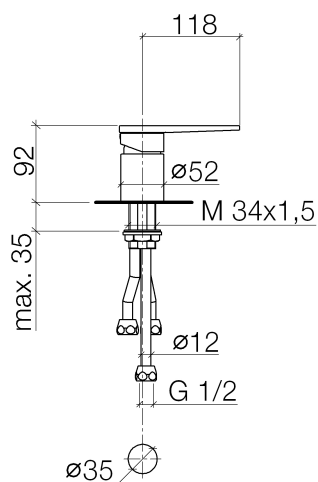

Product specifications

- Sleeve for cartridge screw
- 1x 1/2" copper pipe, 6 3/4"
- xSTREAM ceramic disc cartridge
- 3x compression connection 1/2" x 1/2"
- 1 3/8" hole diameter
- 2x 1/2" copper pipe (cold/hot), 3 7/8"

Surfaces

- | | |
|-------------|-------------|
| • chrome | 29200730-00 |
| • chrome | 29200730-00 |
| • champagne | 29200730-47 |
| • champagne | 29200730-47 |

Exploded assembly drawing

Order quantity

No.	Article number	Name	Installation quantity
1	90207304500ff	handle	1
2	091102112ff	cover	1
3	0415050509790	cartridge	1
4	09141004990	seal	1
5	09170103390	base	1
6	09150505090	cartridge	1
7	0423100410090	fixing set	1
8	09301106090	disc	1
9	0423300410090	threaded connector	3
10	0421020060092	cap	1