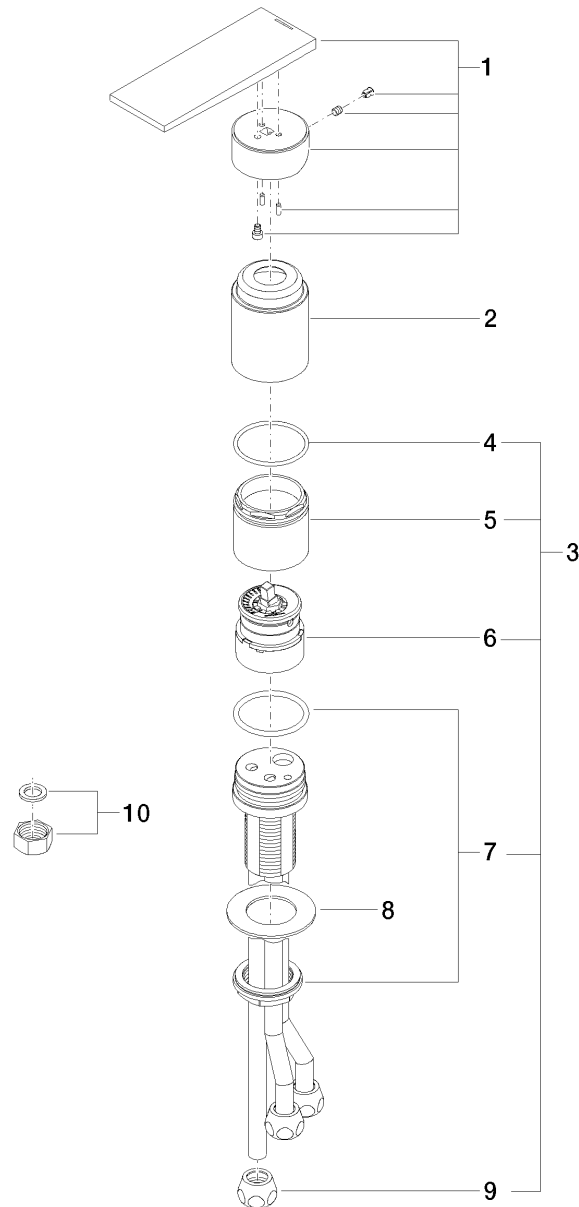

Product specifications

- Sleeve for cartridge screw
- 1x 1/2" copper pipe, 6 3/4"
- xSTREAM ceramic disc cartridge
- 3x compression connection 1/2" x 1/2"
- 1 3/8" hole diameter
- 2x 1/2" copper pipe (cold/hot), 3 7/8"

Surfaces

- | | |
|-------------|-------------|
| • chrome | 29200730-00 |
| • chrome | 29200730-00 |
| • champagne | 29200730-47 |
| • champagne | 29200730-47 |

Exploded assembly drawing

Order quantity

No.	Article number	Name	Installation quantity
1	90207304500ff	handle	1
2	091102112ff	cover	1
3	0415050509790	cartridge	1
4	09141004990	seal	1
5	09170103390	base	1
6	09150505090	cartridge	1
7	0423100410090	fixing set	1
8	09301106090	disc	1
9	0423300410090	threaded connector	3
10	0421020060092	cap	1