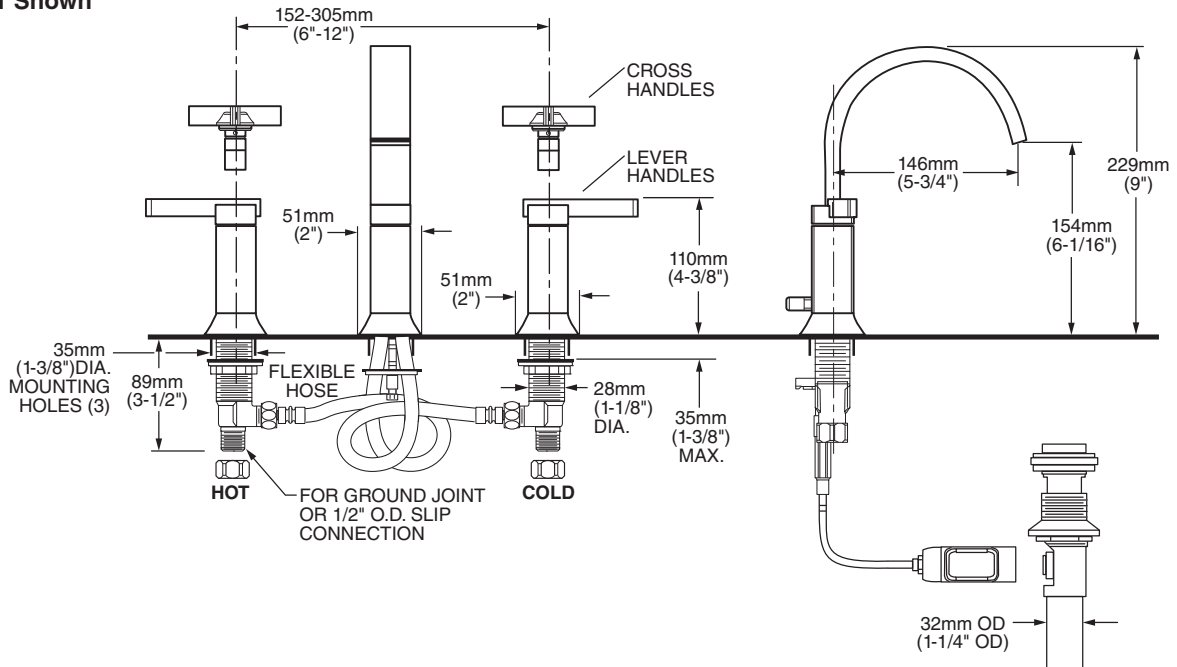

7430.801 Shown

MODEL NUMBER:

- **7430.801 Berwick Widespread**
Metal Speed Connect® Pop-up drain.
Metal Lever handles.
- **7430.821 Berwick Widespread**
Metal Speed Connect® Pop-up drain.
Metal Cross handles.

GENERAL DESCRIPTION:

Cast brass valve bodies with flexible hose connections for 6" to 12" (152mm to 305mm) installations. 1/4 turn washerless ceramic disc valve cartridges. Brass spout. Choice of metal lever or metal cross handles. One-half inch male inlet shanks with brass coupling nuts. 20 inch (500mm) long flexible stainless steel drain cable is pre-assembled to spout. Metal Speed Connect® drain body with 1-1/4 inch (32mm) tail piece. 1.5 gpm/5.7L/min. maximum flow rate.

SUGGESTED SPECIFICATION:

Two handle widespread lavatory faucet shall feature cast brass valve bodies with flexible hose connections for 6" to 12" installations. Shall also feature 1/4 turn washerless ceramic disc valve cartridges. Shall also feature a metal drain body with stainless steel cable actuation. Fitting shall be American Standard Model #7430.____.____.

CODES AND STANDARDS

These products meet or exceed the following codes and standards:

- ASME A112.18.1
- NSF 61/Section 9 and Annex G
- CSA B125.1

Product Number	Description	Finish Options	
		Polished Chrome	Satin Nickel (PVD)
		002	295
7430.801	Berwick Widespread with Metal Speed Connect® Pop-up drain. Metal Lever handles.		
7430.821	Berwick Widespread with Metal Speed Connect® Pop-up drain. Metal Cross handles.		