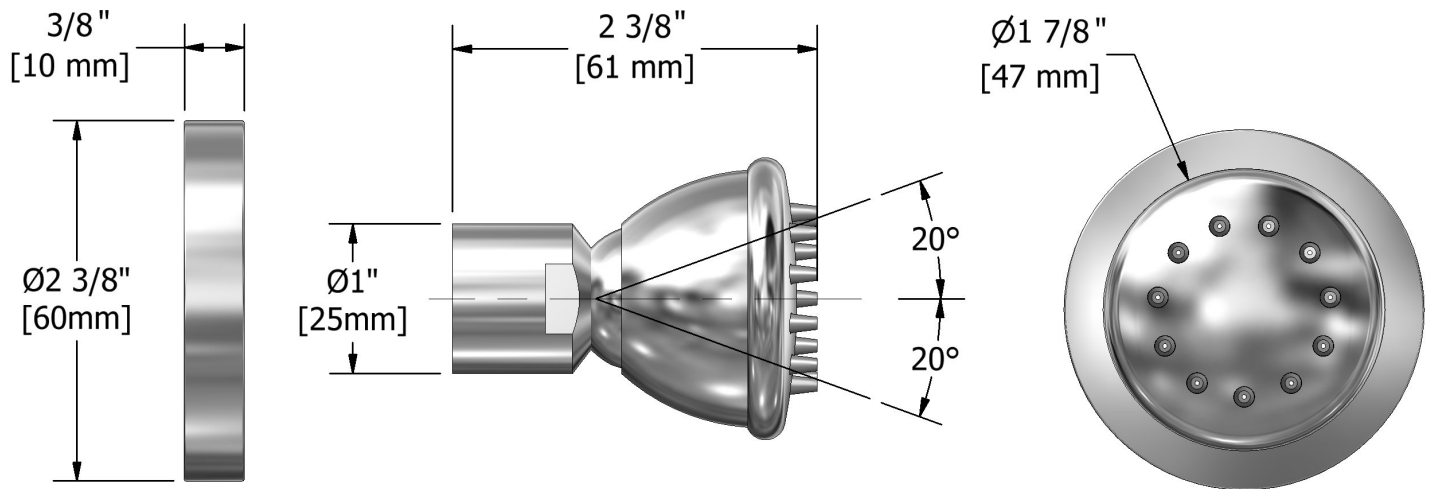

Eco body jet
390XX

Specifications

Descriptions

- 1/2" inlet female NPT
- Directional
- Scale-free

Available colors

- C : Chrome
- BN : Brushed nickel (PVD)
- PN : Polished nickel (PVD)

Available flows

- 2 to 6 L/min, 0.5 to 1.6 gpm (US) 60psi

Certifications

- CSA B125.1
- ASME A112.18.1
- CMR248 Approval

Sizes, models and finishes may differ from thoses presented.

Warranty

The Riobel inc. product carries a limited LIFETIME warranty on the finish Chrome, Gold (PVD), Brushed nickel (PVD), Night brushed (PVD), Polished nickel (PVD) and all working parts and is guaranteed from the initial date of purchase against all manufacturing defects. Other finished 1 year.