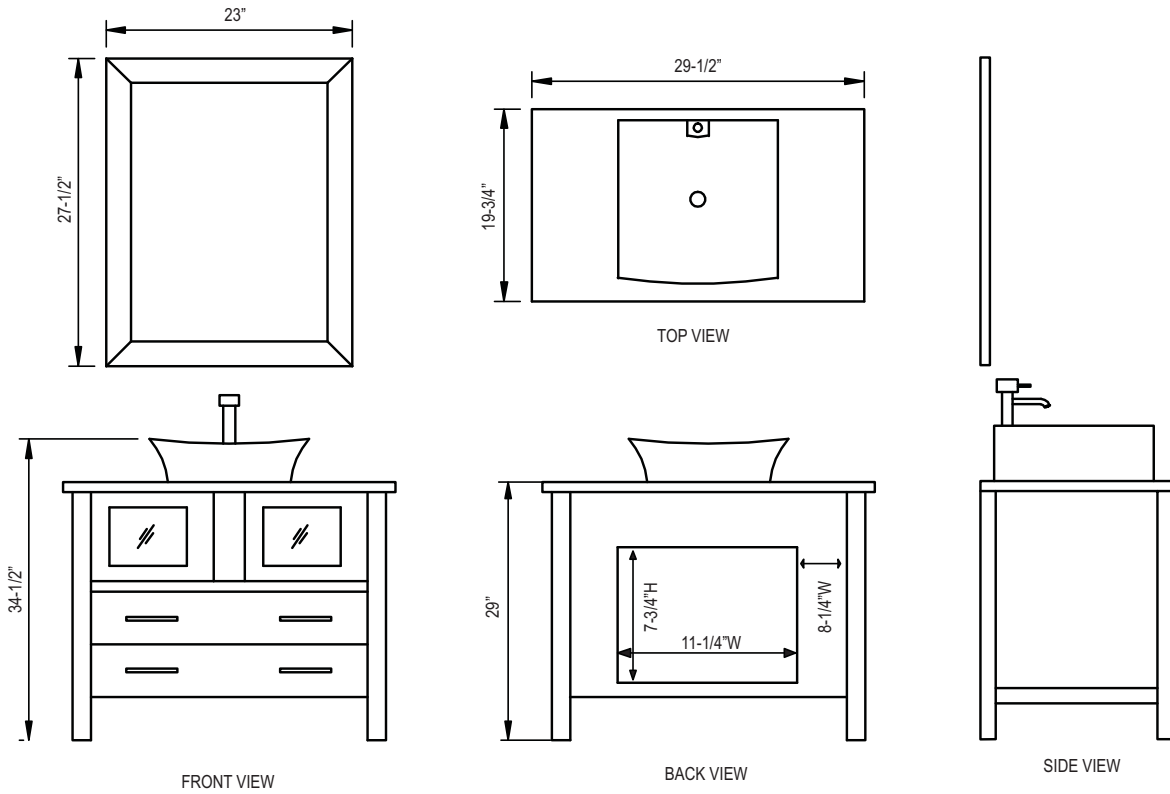

DEC020 Elite 30" Single Sink Vanity Set (Faucet not included)

Design Element™
Bath Furniture

Designer's Pick Collection

The Elite 30" Vanity Set is elegantly designed and constructed of solid oak wood. The designer vessel sink and Carrara White Marble counter top bring a crisp contemporary look to any bathroom. The rectangular porcelain sink and marble counter top beautifully contrast with the rich features of the espresso cabinetry. This stylish design includes a soft closing double door cabinet and two drawers. A matching espresso framed mirror is included. The Elite Bathroom Vanity is designed as a center piece to awe-inspire the eye without sacrificing quality, functionality or durability.

Elite 30" Single Vessel Sink Vanity Set

DEC020 Product Features

- Solid Hardwood Construction
- Espresso Finish
- Carrera White Marble Countertop
- Rectangular Porcelain Vessel Sink with Overflow
- Espresso Framed Mirror
- Chrome Pop-Up Drain
- Dual Sliding Cabinet Doors
- Two Functional Pull-Out Drawers
- Satin Nickel Finish Hardware
- Specs: 29.5"W x 19.75"D x 34.5"H (to top of sink)