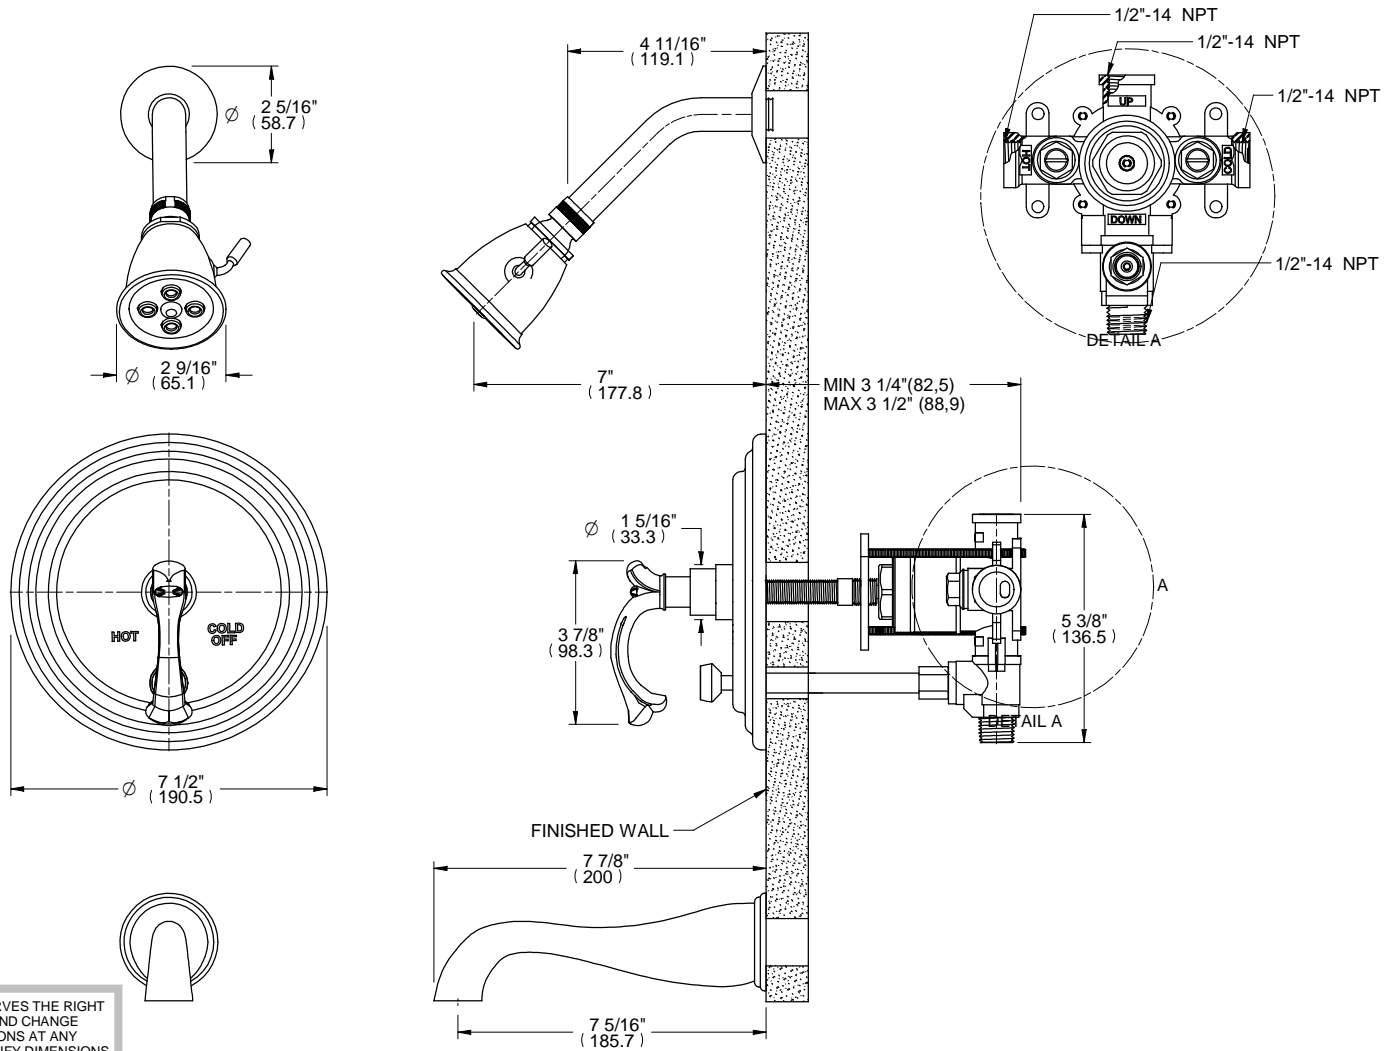

ALTMANS RESERVES THE RIGHT TO MODIFY AND CHANGE SPECIFICATIONS AT ANY TIME. PLEASE VERIFY DIMENSIONS PRIOR TO INSTALLATION.

Features
Available in All Finishes
Brass Construction

Through-Hole Specifications

DIMENSIONS SHOWN TO NEAREST 1/16"