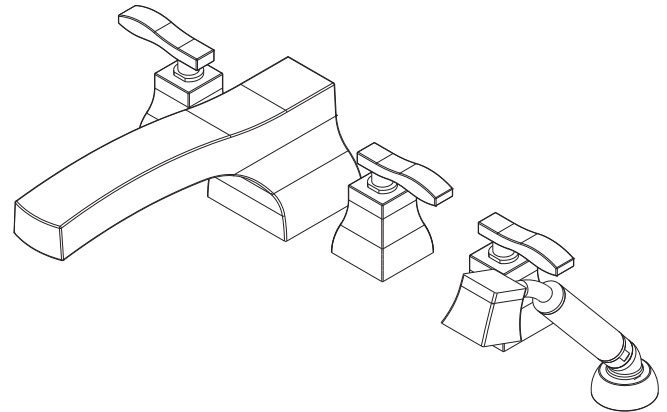

COLORADO

Roman Tub with Handshower Deck Trim

3-1047

Features

- Solid brass construction
- ADA compliant lever handles
- 3-3/8" (8.6 cm) spout height at outlet
- 9-1/2" (24.1 cm) spout reach (c-c)
- Intended for use with Newport Brass rough valve kit (Required Accessory) which incorporates the following:
  - Brass valve bodies and quick-connect spout fitting
  - Quarter-turn washerless ceramic disc 3/4" valve cartridges
  - Diverter valve and hoses as needed for handshower

Codes / Standards Compliance

Meets or exceeds the following at date of manufacture:

- ASME A112.18.1/CSA B125.1
- IAPMO/cUPC
- IPC
- ADA
- ICC/ANSI A117.1
- Energy Policy Act of 1992
- EPA Watersense
- All applicable US Federal and State material regulations

Colors / Finishes

- 15: Polished Nickel
- 15S: Satin Nickel
- 26: Polished Chrome
- 10B: Oil Rubbed Bronze
- Other: Refer to the Newport Brass catalog for additional color/finish options.

Specified Model

Model	Description	Colors / Finishes
3-1047	Roman Tub with Handshower Deck Trim	☐ 15 ☐ 15S ☐ 26 ☐ 10B ☐ Other

Required Accessory:

Trim, above, and Rough Valve Kit, below, must both be specified.

Application	Roman Tub			Roman Tub with Handshower					
	Hot Valve	Cold Valve	Spout Quick-Connect Fitting	Hot Valve	Cold Valve	Spout Quick-Connect Fitting	Poly-Braided Hose	Handshower Diverter	H/S Flange Hardware
Inlet/Outlet Size	3/4"	3/4"	3/4"	3/4"	3/4"	3/4"	1/2"	3/4" / 1/2"	-
Part Number	☐ 1-522			☐ 1-523					
Image									

Product Specification:

Add "Color / Finish" suffix to Tub Deck Trim model number, below.

The Roman Tub with Handshower Deck Trim shall be made of solid brass construction. Roman Tub with Handshower Deck Trim shall incorporate ADA compliant lever handles. Product shall incorporate a 3-3/8" (8.6 cm) spout height at outlet and a 9-1/2" (24.1 cm) spout reach (c-c). Rough valve kit shall incorporate brass valve bodies with quarter-turn washerless ceramic disc 3/4" valve cartridges, a quick-connect spout fitting and a diverter valve with hoses as needed for handshower. Roman Tub with Handshower Deck Trim shall be Newport Brass Model 3-1047/____ and Newport Brass rough valve kit shall be 1-523.