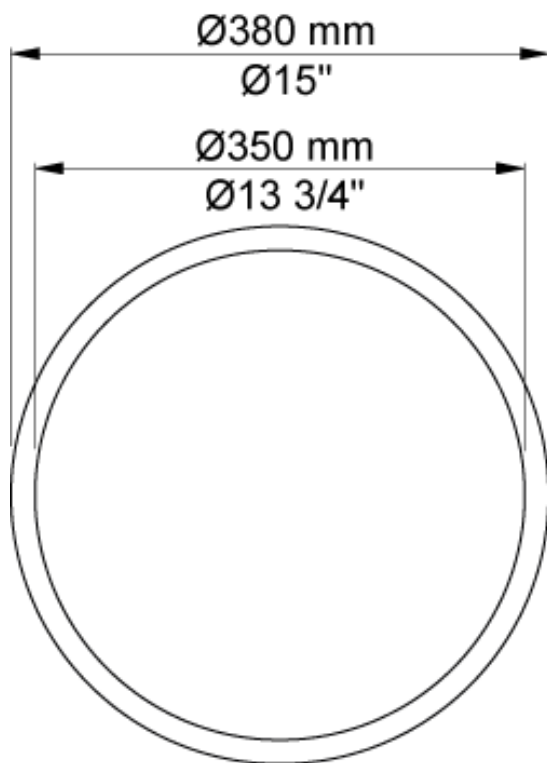

Available in colours

Color 02, Grey
Color 04, Light blue
Color 05, Orange
Color 06, Light green
Color 08, Yellow
Color 09, Dark grey
Color 12, Mocca
Color 14, Bright red
Color 15, Dark blue
Color 16, Polished chrome
Color 17, Gloss black
Color 18, White
Color 19, Natural brass
Color 20, Brushed chrome
Color 21, Carmine red
Color 25, Pink
Color 27, Matt black
Color 40, Brushed stainless steel