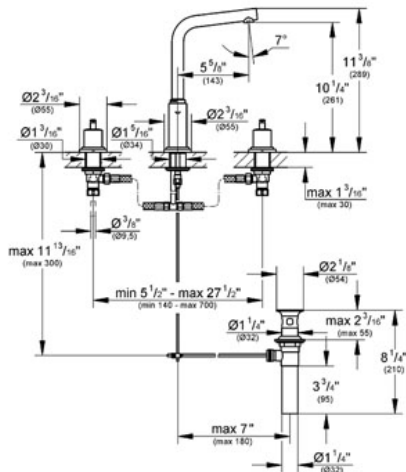

ATRIO Three-hole basin mixer 1/2" M-Size

MODEL # 20384

GROHE America, Inc | 200 North Gary Avenue, Suite G, Roselle, IL 60172
Phone: +1 (800) 444-7643 | Fax: +1 (800) 225-2778 | us-customerservice@grohe.com

Pure Freude an Wasser

GROHE

Product Description:
Three-hole basin mixer 1/2"
M-Size

Standard Specification:

- GROHE StarLight® finish
- GROHE EcoJoy® technology for less water and perfect flow
- High version
- Handles sold separately
- Max Flow Rate 1.5 gpm (5.7 L/min)

Applicable Codes & Standards:

- Energy Policy Act of 1992
- NSF 61
- ASME A112.18.1/CSA B125.1
- US Federal and State material regulations
- EPA WaterSense®
- ICC/ANSI A117.1

Color:

- 20384 EN1 Brushed Nickel inf
- 20384 001 chrome