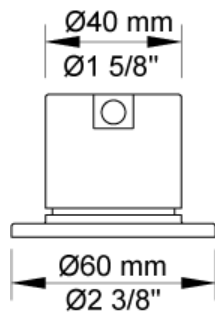

Date:

Client:

Project:

VOLA product: SC1

SC1

One-handle mixer 2500 for use in conjunction with A24. A24 sold separately.

Flow

| | Bar: | 1,0 | 2,0 | 3,0 | 4,0 | 5,0 |
|-----------|-------------|------------|------------|------------|------------|------------|
| SC1 | (l/min) | 10,8 | 15,3 | 18,7 | 21,6 | 24,1 |
| SC1 - A24 | (l/min) | 8,7 | 12,3 | 15,0 | 17,3 | 19,4 |