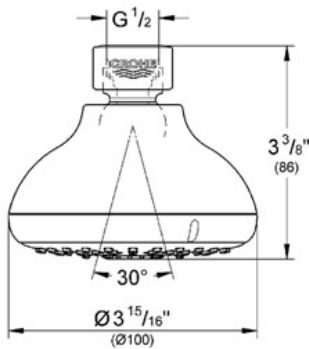

Product Description: Head shower 4 sprays

Standard Specification:

- GROHE StarLight® finish
- GROHE DreamSpray® perfect spray pattern Ø 4"
- GROHE EcoJoy® technology for less water and perfect flow
- 1/2" Connection thread
- SpeedClean anti-lime system
- GROHE Rain O2, Rain
- Rotating ball joint ± 15°
- Inner WaterGuide for a longer life
- Suitable for instantaneous heater
- Min. recommended pressure 15 psi
- Max Flow Rate 2.5 gpm (9.5 L/min)

Applicable Codes & Standards:

- Energy Policy Act of 1992
- ASME A112.18.1/CSA B125.1

Color:

- 27606 000 chrome
- 27606 EN0 Brushed Nickel