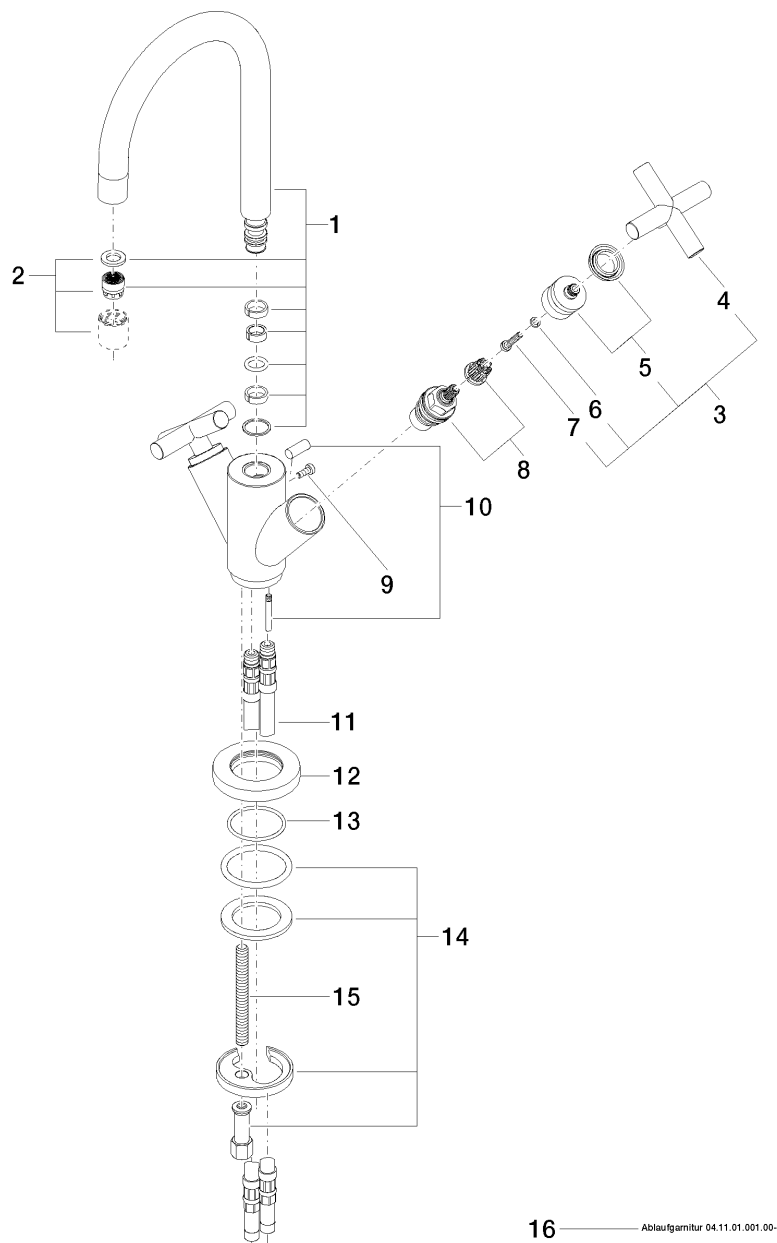

Product specifications

- **5 3/8" projection**
- Swivel spout 360°
- M 18 x 1 aerator – female thread
- Total height 10 7/8"
- Height to aerator/spout outlet 6 5/8"
- 2x xControl ceramic disc cartridge 1/2"
- 2x M 10 x 1 screw-in high pressure hose
- **US drain with overflow**
- Water flow rate limited to max. 1.5 gpm
- low lead compliant
- Flange diameter 2 3/8"

Surfaces

- chrome 22512892-000010
- chrome 22512892-000010
- matt platinum 22512892-060010
- matt platinum 22512892-060010
- platinum 22512892-080010
- platinum 22512892-080010
- matt white 22512892-100010
- matt white 22512892-100010
- matt black 22512892-330010
- matt black 22512892-330010

Exploded assembly drawing

Order quantity

No.	Article number	Name	Installation quantity
1	90282221702ff	spout	1
2	90230102800ff	aerator	1
3	04208901000ff	handle	2
4	092089010ff	handle	2
5	90121200700ff	base	2
6	09301102990	disc	2
7	09303007590	screw	2
8	9090031510090	top	2
9	09303005490	screw	1
10	04208903580ff	pull-rod	1
11	0430040450090	hose	2
12	092810132ff	ring	1
13	09141013490	seal	1
14	0430110380090	fixing set	1
15	09311101190	pin	1
16	04110102300ff	pop-up waste	1