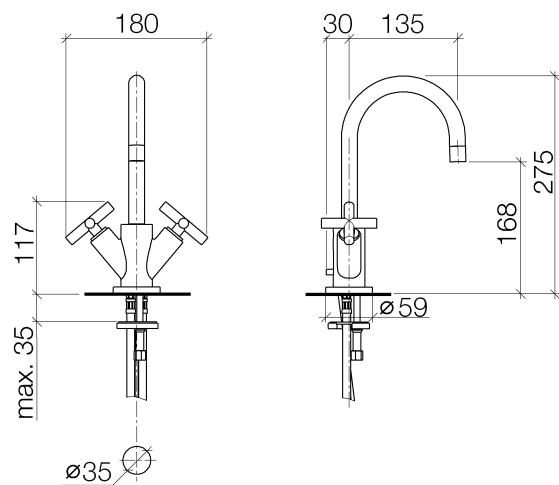

Product specifications

- **5 3/8" projection**
- Swivel spout 360°
- M 18 x 1 aerator – female thread
- Total height 10 7/8"
- Height to aerator/spout outlet 6 5/8"
- 2x xControl ceramic disc cartridge 1/2"
- 2x M 10 x 1 screw-in high pressure hose
- **US drain with overflow**
- Water flow rate limited to max. 1.5 gpm
- low lead compliant
- Flange diameter 2 3/8"

Surfaces

- chrome 22512892-000010
- chrome 22512892-000010
- matt platinum 22512892-060010
- matt platinum 22512892-060010
- platinum 22512892-080010
- platinum 22512892-080010
- matt white 22512892-100010
- matt white 22512892-100010
- matt black 22512892-330010
- matt black 22512892-330010

Exploded assembly drawing

Order quantity

No.	Article number	Name	Installation quantity
1	90282221702ff	spout	1
2	90230102800ff	aerator	1
3	04208901000ff	handle	2
4	092089010ff	handle	2
5	90121200700ff	base	2
6	09301102990	disc	2
7	09303007590	screw	2
8	9090031510090	top	2
9	09303005490	screw	1
10	04208903580ff	pull-rod	1
11	0430040450090	hose	2
12	092810132ff	ring	1
13	09141013490	seal	1
14	0430110380090	fixing set	1
15	09311101190	pin	1
16	04110102300ff	pop-up waste	1