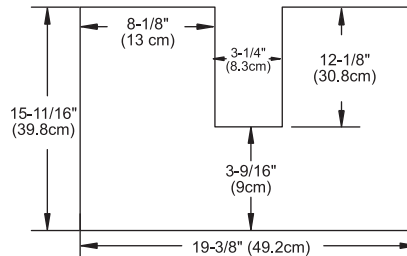

Available tops:

- CERAMIC SINKTOP
- STONE COUNTER
- TECHSTONE™ TOP
- WIDEAPPEAL™ TOP

BOTTOM DRAWER

Inner Dimensions

Exterior Dimensions

BACK PANEL