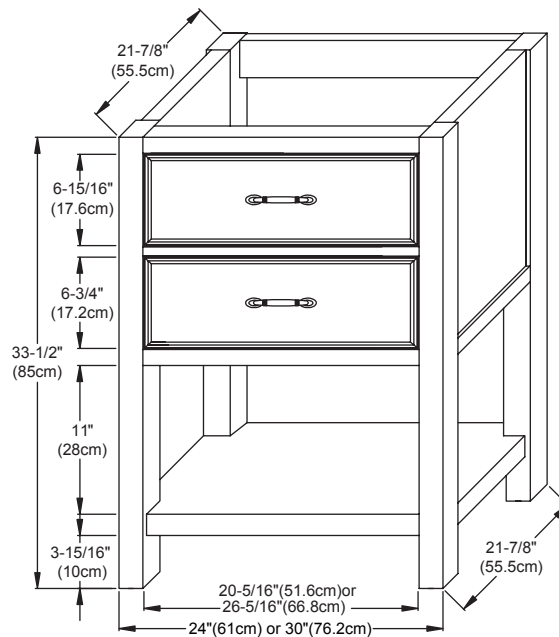

MODEL: 052724-FINISH
052730-FINISH

SPECIFICATION SHEET

NEO-CLASSIC COLLECTION

Soft Close and Full Extension drawers with Dovetail construction
 Matching finish throughout the interior
 Optional Drawer Organizer
 Matching Mirror and Medicine Cabinet
 Handles meet USA standards: 3" center to center

Available tops:

- CERAMIC SINKTOP
- STONE COUNTER
- TECHSTONE™ TOP
- WIDEAPPEAL™ TOP

BOTTOM DRAWER

Inner Dimensions

Exterior Dimensions

BACK PANEL