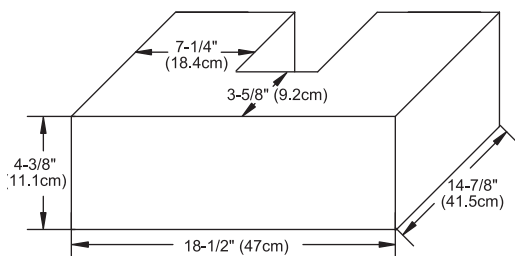

Available tops:

- CERAMIC SINKTOP
- STONE COUNTER
- TECHSTONE™ TOP
- WIDEAPPEAL™ TOP

BOTTOM DRAWER

Inner Dimensions

Exterior Dimensions

BACK PANEL