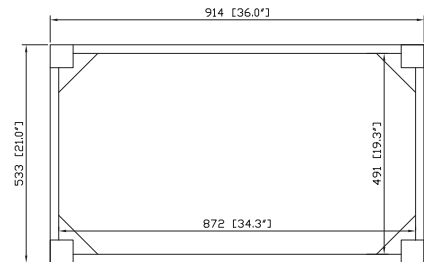

Top

For customer support please call 626 404 7678 weekdays 9:00 to 6:00 PST