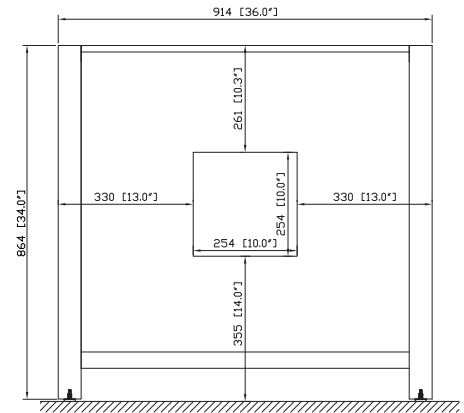

Colors / Finishes

- Espresso

Nominal Dimension

- 36W x 21D x 34H (inches)

Components

Mirror	MODERO-M28-ES	MODERO-MC28-ES	
Vanity Top	SUT37BK	SUT37CW	SUT37GB
Sink	CUM18WT	CUM18LN	

Product Diagrams

Front