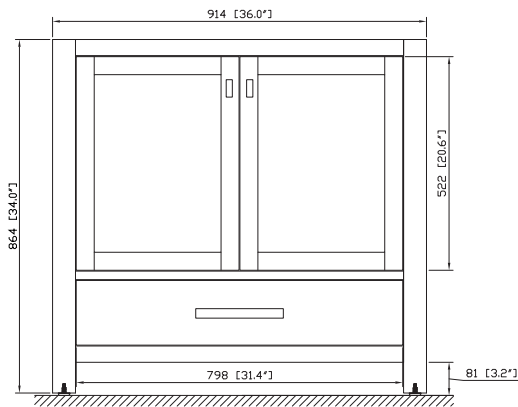

Avanity

MODERO-V36-ES

Features

- Solid poplar frame and birch veneer plywood
- 2 soft-close doors
- 1 soft-close drawer
- Brushed nickel finished hardware
- Adjustable height levelers
- Under counter application

Colors / Finishes

- Espresso

Nominal Dimension

- 36W x 21D x 34H (inches)

Components

Mirror	MODERO-M28-ES	MODERO-MC28-ES	
Vanity Top	SUT37BK	SUT37CW	SUT37GB
Sink	CUM18WT	CUM18LN	

Product Diagrams

Front