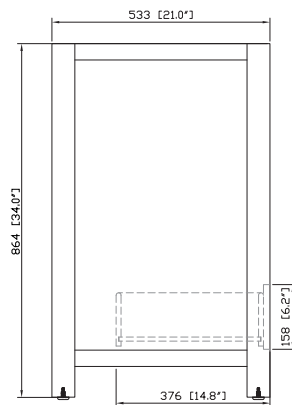

Avanity

MODERO-V36-ES

Features

- Solid poplar frame and birch veneer plywood
- 2 soft-close doors
- 1 soft-close drawer
- Brushed nickel finished hardware
- Adjustable height levelers
- Under counter application

Colors / Finishes

- Espresso

Nominal Dimension

- 36W x 21D x 34H (inches)

Components

Mirror	MODERO-M28-ES	MODERO-MC28-ES	
Vanity Top	SUT37BK	SUT37CW	SUT37GB
Sink	CUM18WT	CUM18LN	

Product Diagrams

Front

Back

Side

Top

For customer support please call 626 404 7678 weekdays 9:00 to 6:00 PST