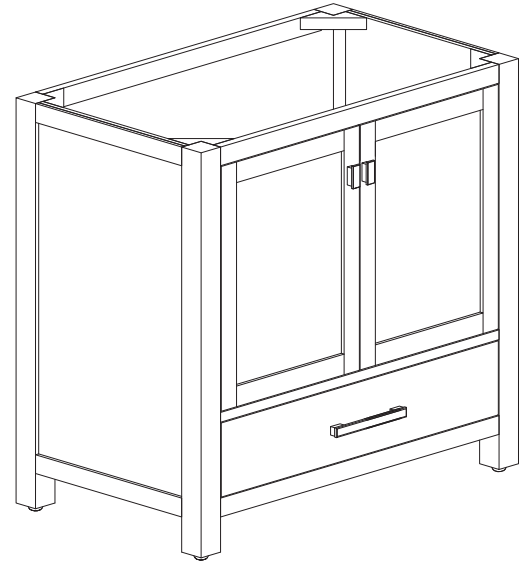

Avanity

MODERO-V36-ES

Features

- Solid poplar frame and birch veneer plywood
- 2 soft-close doors
- 1 soft-close drawer
- Brushed nickel finished hardware
- Adjustable height levelers
- Under counter application

Colors / Finishes

- Espresso

Nominal Dimension

- 36W x 21D x 34H (inches)

Components

Mirror	MODERO-M28-ES	MODERO-MC28-ES	
Vanity Top	SUT37BK	SUT37CW	SUT37GB
Sink	CUM18WT	CUM18LN	

Product Diagrams

Front