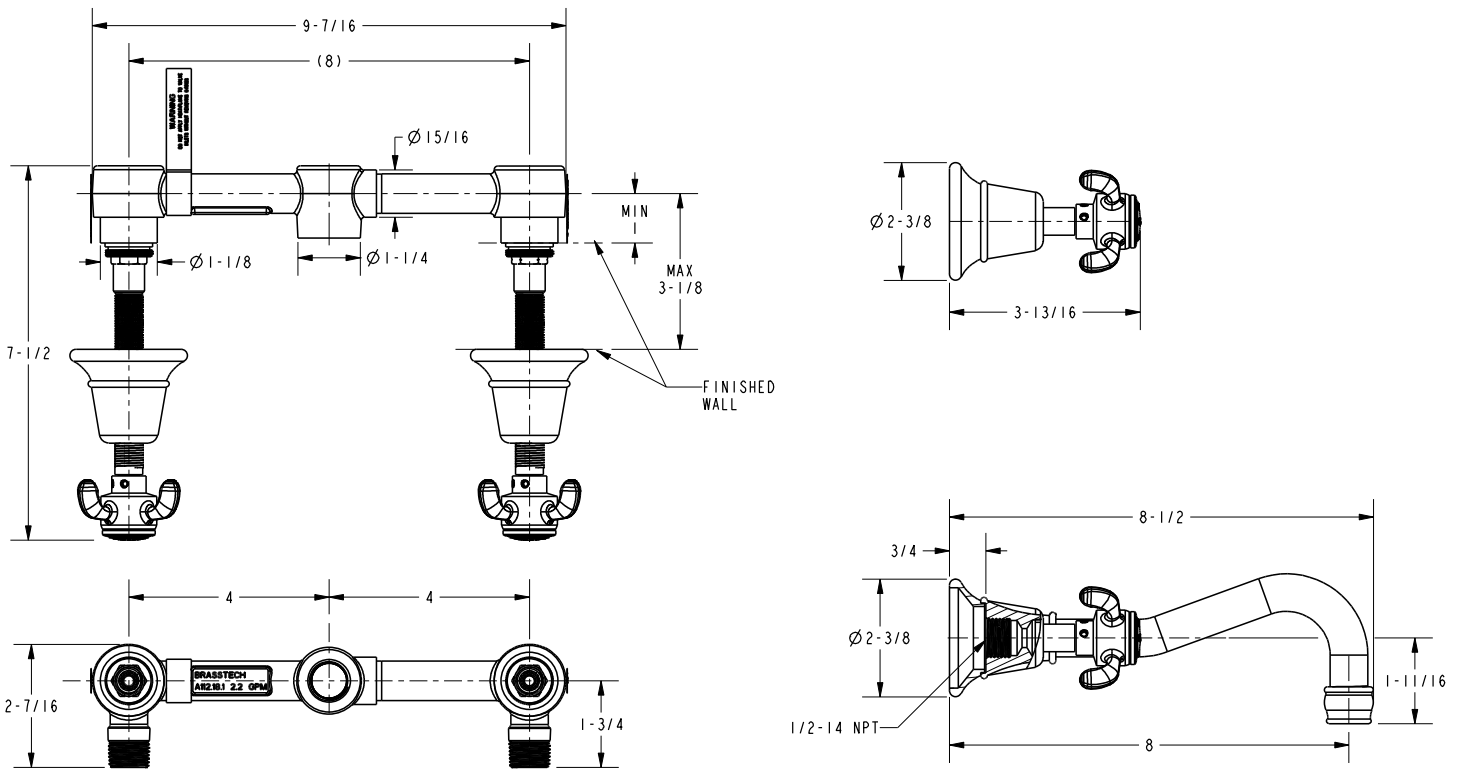

**Wall-Mounted Lavatory Faucet
3-1681**

Features

- Solid brass construction
- ADA compliant traditional cross handles
- 8" (20.3 cm) spout reach (wall-to-center)
- 1/2" NPT spout inlet fitting
- Intended for use with Newport Brass rough valve as specified (Required Accessory)
- Rough valve incorporates a brass valve body assembly
- Rough valve incorporates quarter-turn washerless ceramic disc valve cartridges

Required Accessory:

Faucet, above, and Rough Valve, below, must both be specified.

Application	Tub Only Valve*	Wall Lavatory Valve	Tub Only Valve*	Wall Lavatory Valve
Description	2-Cartridge Assembly with 16pt Spline		2-Cartridge Assembly with 20pt Spline	
Inlet/Outlet Size	1/2"	1/2"	1/2"	1/2"
Part Number	<input type="checkbox"/> 1-500	<input type="checkbox"/> 1-532	<input type="checkbox"/> 1-564	<input type="checkbox"/> 1-560
Image				

Product Specification:

Add "Color / Finish" suffix to model number, below.

The Wall-Mounted Lavatory Faucet shall be made of solid brass construction. Wall-Mounted Lavatory Faucet shall incorporate ADA compliant cross handles and a 8" (20.3 cm) spout (wall-to-center) that incorporates a 1/2" NPT inlet fitting. Wall-Mounted Lavatory Faucet shall be Newport Brass Model 3-1681/____ and Newport Brass rough valve shall be 1-532.

3-1681

Product Dimensions (units are in inches)

Virginia Wall-Mounted Lavatory Faucet 3-1681