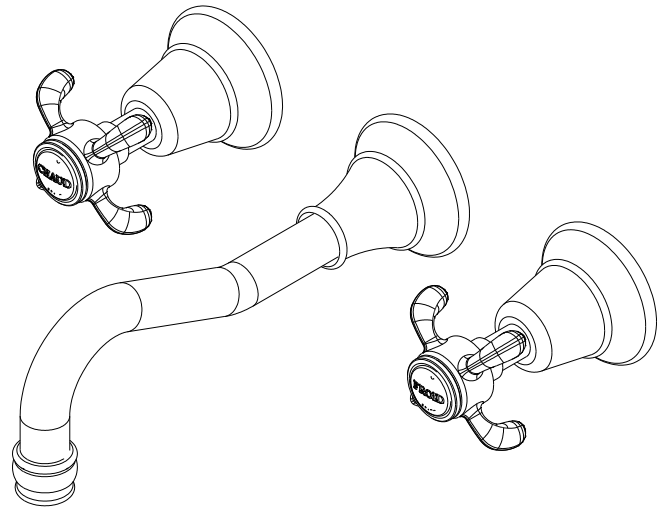

**Wall-Mounted Lavatory Faucet
3-1681**

Features

- Solid brass construction
- ADA compliant traditional cross handles
- 8" (20.3 cm) spout reach (wall-to-center)
- 1/2" NPT spout inlet fitting
- Intended for use with Newport Brass rough valve as specified (Required Accessory)
- Rough valve incorporates a brass valve body assembly
- Rough valve incorporates quarter-turn washerless ceramic disc valve cartridges

Codes / Standards Compliance

Meets or exceeds the following at date of manufacture:

- ASME A112.18.1/CSA B125.1
- IAPMO/cUPC
- NSF 61
- IPC
- ADA
- ICC/ANSI A117.1
- Energy Policy Act of 1992
- All applicable US Federal and State material regulations
- EPA Watersense

Colors / Finishes

- 15: Polished Nickel
- 15S: Satin Nickel
- 26: Polished Chrome
- 10B: Oil Rubbed Bronze

• Other: Refer to the Newport Brass catalog for additional color/finish options.

Specified Model

Model	Description	Colors / Finishes				
3-1681	Wall-Mounted Lavatory Faucet	☐ 15	☐ 15S	☐ 26	☐ 10B	☐ Other

Required Accessory:

Faucet, above, and Rough Valve, below, must both be specified.

Application	Tub Only Valve*	Wall Lavatory Valve	Tub Only Valve*	Wall Lavatory Valve
Description	2-Cartridge Assembly with 16pt Spline		2-Cartridge Assembly with 20pt Spline	
Inlet/Outlet Size	1/2"	1/2"	1/2"	1/2"
Part Number	☐ 1-500	☐ 1-532	☐ 1-564	☐ 1-560
Image				

Product Specification:

Add "Color / Finish" suffix to model number, below.

The Wall-Mounted Lavatory Faucet shall be made of solid brass construction. Wall-Mounted Lavatory Faucet shall incorporate ADA compliant cross handles and a 8" (20.3 cm) spout (wall-to-center) that incorporates a 1/2" NPT inlet fitting. Wall-Mounted Lavatory Faucet shall be Newport Brass Model 3-1681/____ and Newport Brass rough valve shall be 1-532.