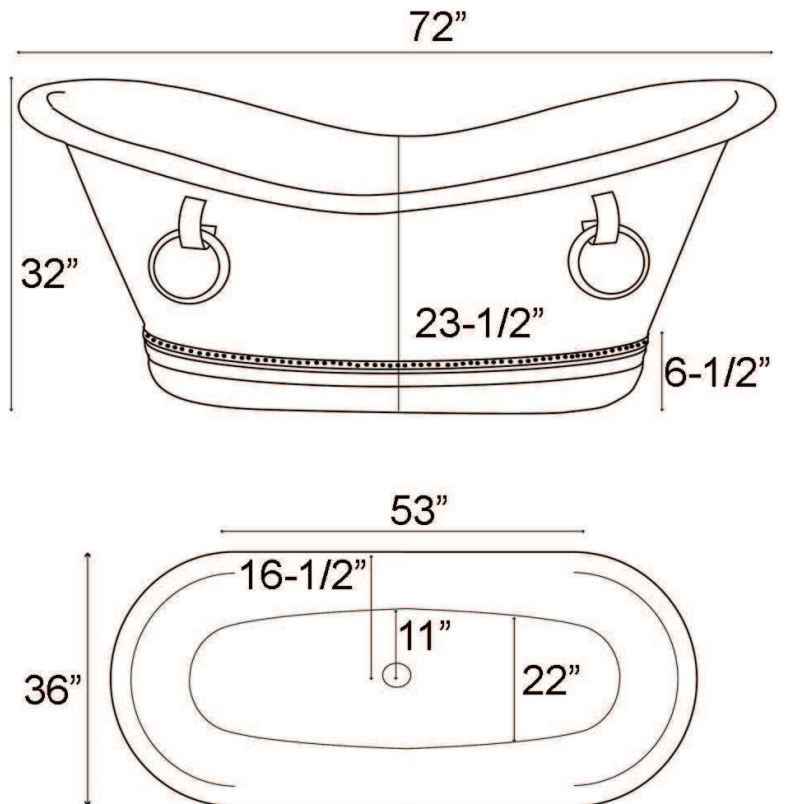

Tub Finishes:

AC Hammered Antique Copper

Dimensions and specifications subject to change without notice.