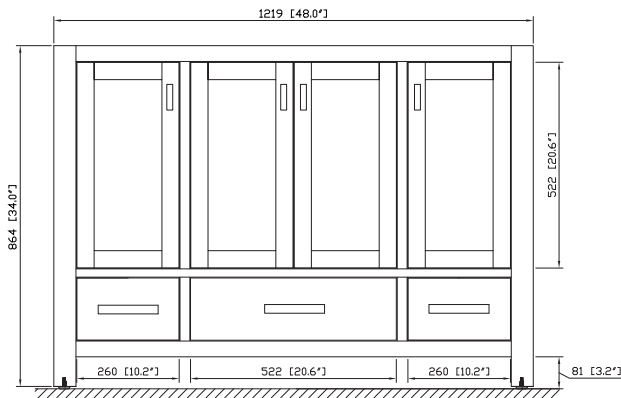

Avanity

MODERO-V48-WT

Features

- Solid poplar frame and birch veneer plywood
- 4 soft-close doors
- 3 soft-close drawers
- Brushed nickel finished hardware
- Adjustable height levelers
- Under counter application

Colors / Finishes

- White

Nominal Dimension

- 48W x 21D x 34H (inches)

Components

Mirror	MODERO-M28-WT	MODERO-MC28-WT	
Vanity Top	SUT49BK	SUT49CW	SUT49GB
Sink	CUM18WT	CUM18LN	

Product Diagrams

Front