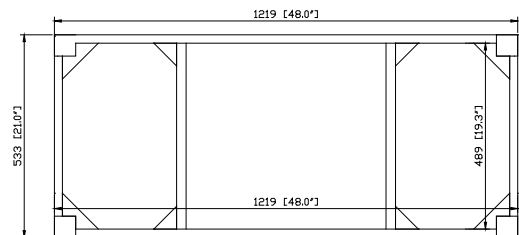

Top

For customer support please call 626 404 7678 weekdays 9:00 to 6:00 PST