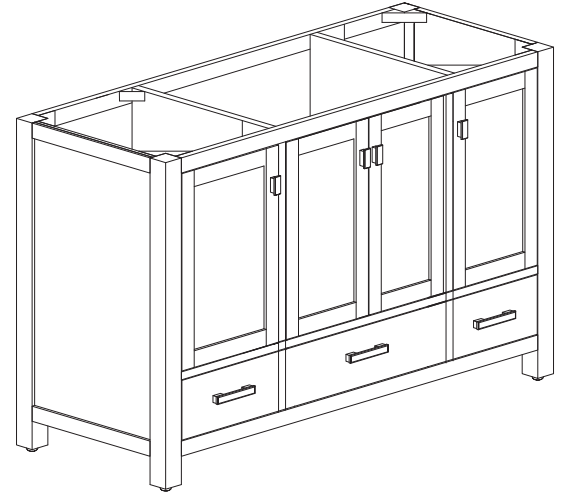

Avanity

MODERO-V48-WT

Features

- Solid poplar frame and birch veneer plywood
- 4 soft-close doors
- 3 soft-close drawers
- Brushed nickel finished hardware
- Adjustable height levelers
- Under counter application

Colors / Finishes

- White

Nominal Dimension

- 48W x 21D x 34H (inches)

Components

Mirror	MODERO-M28-WT	MODERO-MC28-WT	
Vanity Top	SUT49BK	SUT49CW	SUT49GB
Sink	CUM18WT	CUM18LN	

Product Diagrams

Front