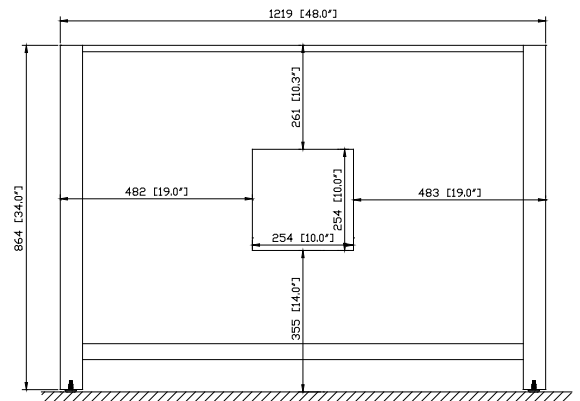

Colors / Finishes

- White

Nominal Dimension

- 48W x 21D x 34H (inches)

Components

Mirror	MODERO-M28-WT	MODERO-MC28-WT	
Vanity Top	SUT49BK	SUT49CW	SUT49GB
Sink	CUM18WT	CUM18LN	

Product Diagrams

Front