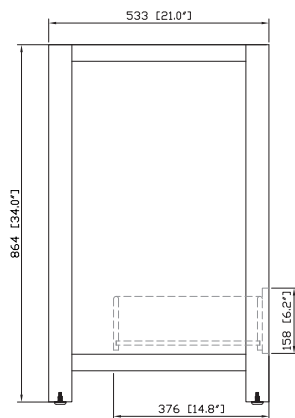

Avanity

MODERO-V48-WT

Features

- Solid poplar frame and birch veneer plywood
- 4 soft-close doors
- 3 soft-close drawers
- Brushed nickel finished hardware
- Adjustable height levelers
- Under counter application

Colors / Finishes

- White

Nominal Dimension

- 48W x 21D x 34H (inches)

Components

Mirror	MODERO-M28-WT	MODERO-MC28-WT	
Vanity Top	SUT49BK	SUT49CW	SUT49GB
Sink	CUM18WT	CUM18LN	

Product Diagrams

Side

Top

For customer support please call 626 404 7678 weekdays 9:00 to 6:00 PST