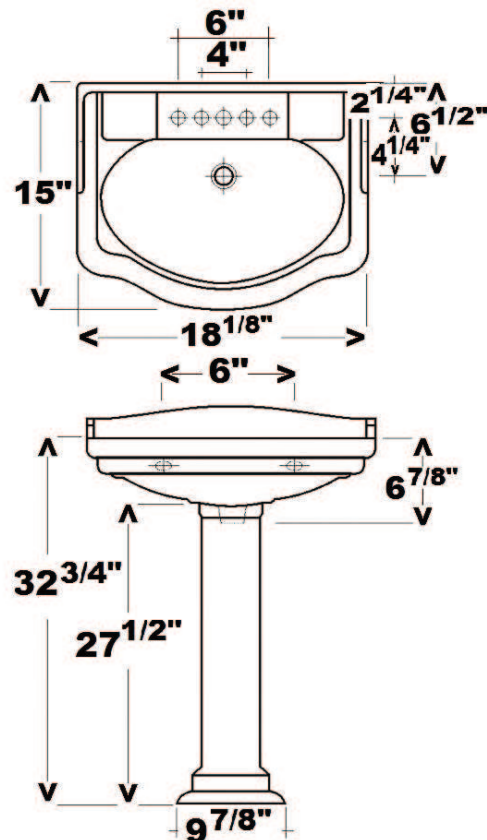

STANFORD 460 PEDESTAL LAVATORY

Cat. No.
3-87X

Faucet not included

W: 18 1/8"
D: 15"
Total Height: 34 1/4"
Height to top of sink: 32 3/4"
Flange: 1 5/8"

Interior Dimensions:

Basin Interior: 14 7/8"W x 8 7/8"D
BasinDepth: 4 1/2"
Mount bolts height: 30 1/2"
Mount holes cc: 6"
Spout hole: 1 1/8"

Features:

- ▶ Made of Vitreous China
- ▶ Available for Single Hole, 4" CC or 6" Mini Widespread
- ▶ Can be Installed Using Toggle or Molly Bolts (not included)
- ▶ Overflow

*For ease of installation, order one of the following:

Dimensions of fixture are nominal and may vary within the range of tolerances established by ASME Standard A112.19.2-2008. Dimensions and specifications subject to change without notice.