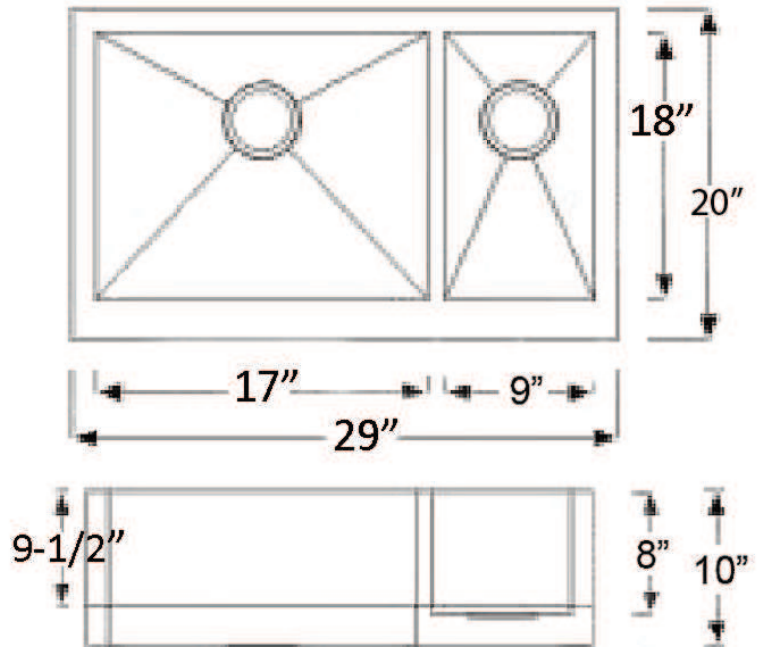

**29" GENARO DOUBLE
BOWL UNDERMOUNT SINK**

Cat. No
KSSDB2526-SS

W: 29"
D: 20"
H: 10"

Features:

- ▶ Solid 16 gauge metal
- ▶ Coated for sound insulation
- ▶ Matte finish
- ▶ Lip is 1" wide
- ▶ 3-1/2" drain
- ▶ 70/30 offset
- ▶ Drain sold separately

Compliance Certification
Meets or exceeds the following
specifications: ASME
A112.19.3-2001 for Stainless Steel.

***Please do NOT cut hole without
template or actual product.**

Interior Dimensions:

Large

Basin Interior: 17" W x 18" D
Basin Depth: 9-1/2"

Small

Basin Interior: 9" W x 18" D
Basin Depth: 8"

Dimensions of fixture are nominal and may vary within the range of tolerances established by ANSI Standard A112.19.2. Dimensions and specifications subject to change without notice.