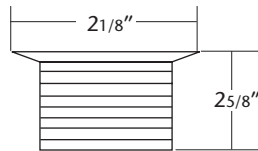

SPECIFICATIONS FOR
DOME DRAIN

DR120- BN (Brushed Nickel)
 DR120-ORB (Oil Rubbed Bronze)
 DR120-WC (Weathered Copper)

PRODUCT DETAILS

- * Fits 1.5" drain opening
- * Provides for superior water flow while elegantly covering entire drain area of basin
- * Dome does not seal water in bowl; it is designed for basins without overflows
- * Maximum threading for easy installation
- * All exposed parts are plated
- * Dome pops up 5/8" when installed
- * Overall length when assembled is 9 3/4"