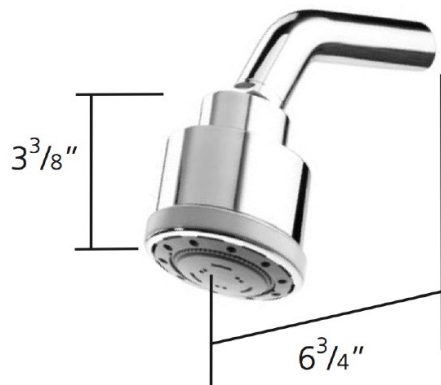

V173-A

Multi function with arm shower head.

Finishes: Chrome

UK and Worldwide Customer Service Team:
+44 (0)121 766 4200
www.samuel-heath.co.uk

USA Customer Service Team:
www.samuel-heath.com