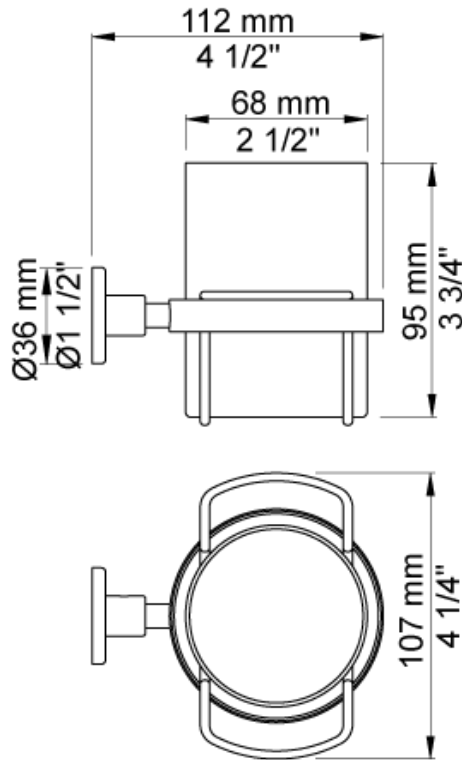

Date:

Client:

Project:

VOLA product: T6

**T6**

Toothbrush holder including glass.

**Available in colours**

- Color 02, Grey
- Color 04, Light blue
- Color 05, Orange
- Color 06, Light green
- Color 08, Yellow
- Color 09, Dark grey
- Color 12, Mocca
- Color 14, Bright red
- Color 15, Dark blue
- Color 16, Polished chrome
- Color 17, Gloss black
- Color 18, White
- Color 19, Natural brass
- Color 20, Brushed chrome
- Color 21, Carmine red
- Color 25, Pink
- Color 27, Matt black