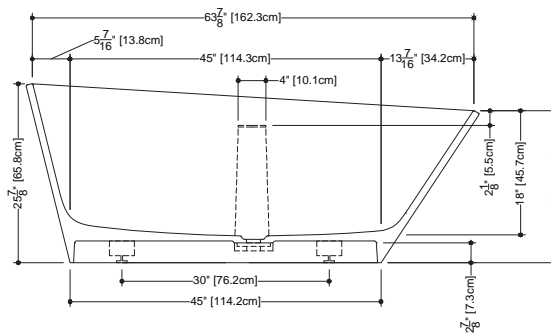

Couture

BCR 01

inch 65.5 x 33.75 x 22 / 25.875 mm 1664 x 858 x 559 / 658

Limited edition, only 2,000 units to be produced.

Winner
2012 Good Design Awards

interior dimensions

rim: inch 63.875 x 32.125 mm 1623 x 816
base: inch 45 x 21.625 mm 1143 x 549
height: inch 18 / 21.875 mm 457 / 556

plan view

front view

side view

WETSTYLE Plug & Bath™ overflow and drain connection system includes:

Soft-touch pop-up drain, for built-in overflow. Fits both 1-1/2" ABS drain waste and 1-1/2" tubular brass

1-1/2" ABS Direct vertical drain waste fitting (copper/brass option also available)

1-1/2" ABS 90° Elbow drain waste fitting (copper/brass option also available)