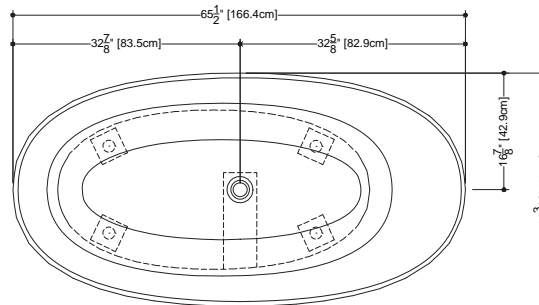

Couture

BCR 01

inch 65.5 x 33.75 x 22 / 25.875 mm 1664 x 858 x 559 / 658

Limited edition, only 2,000 units to be produced.

Winner
2012 Good Design Awards

interior dimensions

rim: inch 63.875 x 32.125 mm 1623 x 816
base: inch 45 x 21.625 mm 1143 x 549
height: inch 18 / 21.875 mm 457 / 556

plan view

front view

side view

WETSTYLE Plug & Bath™ overflow and drain connection system includes:

Soft-touch pop-up drain, for built-in overflow. Fits both 1-1/2" ABS drain waste and 1-1/2" tubular brass

1-1/2" ABS Direct vertical drain waste fitting (copper/brass option also available)

1-1/2" ABS 90° Elbow drain waste fitting (copper/brass option also available)