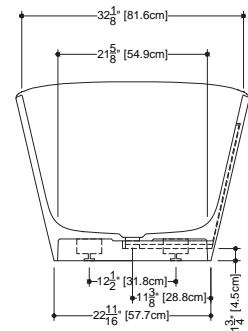

Couture

BCR 01

inch 65.5 x 33.75 x 22 / 25.875 mm 1664 x 858 x 559 / 658

Limited edition, only 2,000 units to be produced.

Winner
2012 Good Design Awards

interior dimensions

rim: inch 63.875 x 32.125 mm 1623 x 816
base: inch 45 x 21.625 mm 1143 x 549
height: inch 18 / 21.875 mm 457 / 556

plan view

front view

side view

WETSTYLE Plug & Bath™ overflow and drain connection system includes:

Soft-touch pop-up drain, for built-in overflow. Fits both 1-1/2" ABS drain waste and 1-1/2" tubular brass

1-1/2" ABS Direct vertical drain waste fitting (copper/brass option also available)

1-1/2" ABS 90° Elbow drain waste fitting (copper/brass option also available)