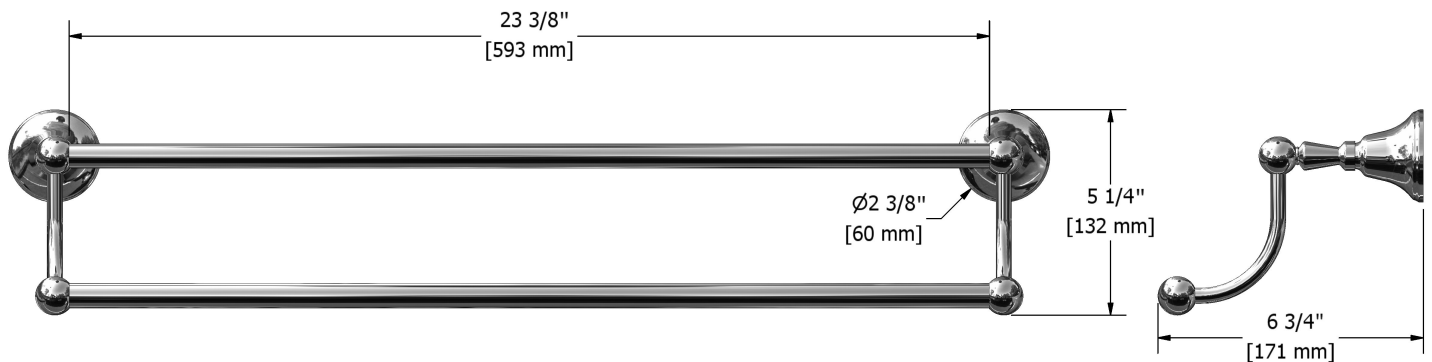

60 cm (24") double towel bar  
**SR6XX**

## Specifications

### Descriptions

- 4 anchorpoints
- May be cut to desired length

### Available colors

- C : Chrome
- BN : Brushed nickel (PVD)
- PN : Polished nickel (PVD)

Sizes, models and finishes may differ from those presented.