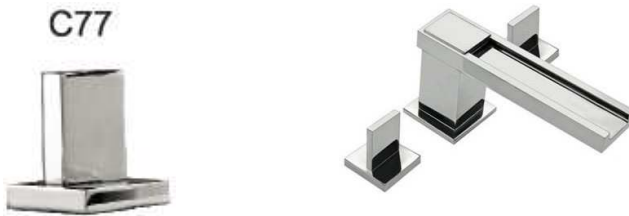

AQUEDUCT

Complete Widespread Lavatory Set
With LED Showing Temperature
AQ10L

Handles: C77, C87

Codes and Standards

- ADA  FOR LEVER HANDLES

WARRANTY

All Finishes are warranted from tarnishing, flaking, pitting, and discoloration, for as long as the original purchaser owns the product. (Details in price book)

Available In the Following handles:

ALTMANS RESERVES THE RIGHT TO MODIFY AND CHANGE SPECIFICATIONS AT ANY TIME. PLEASE VERIFY DIMENSIONS PRIOR TO INSTALLATION

C77

C87

Features and Benefits

- Brass Construction
- Flexible Connections
- 1/4 Turn Ceramic Disc Cartridges
- Includes 1LB6 Mushroom Drain
- Flow Rate 2.5 GPM
- LED light showing water temperature

Available Finishes:

- Chrome
- PVD Satin Nickel

C77

C87