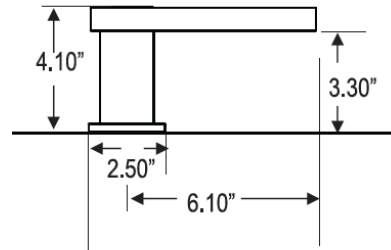

AQUEDUCT

Complete Widespread Lavatory Set
With LED Showing Temperature
AQ10L

Handles: C77, C87

Codes and Standards

- ADA  FOR LEVER HANDLES

WARRANTY

All Finishes are warranted from tarnishing, flaking, pitting, and discoloration, for as long as the original purchaser owns the product. (Details in price book)

Available In the Following handles:

ALTMANS RESERVES THE RIGHT TO MODIFY AND CHANGE SPECIFICATIONS AT ANY TIME. PLEASE VERIFY DIMENSIONS PRIOR TO INSTALLATION

C77

C87

Features and Benefits

- Brass Construction
- Flexible Connections
- 1/4 Turn Ceramic Disc Cartridges
- Includes 1LB6 Mushroom Drain
- Flow Rate 2.5 GPM
- LED light showing water temperature