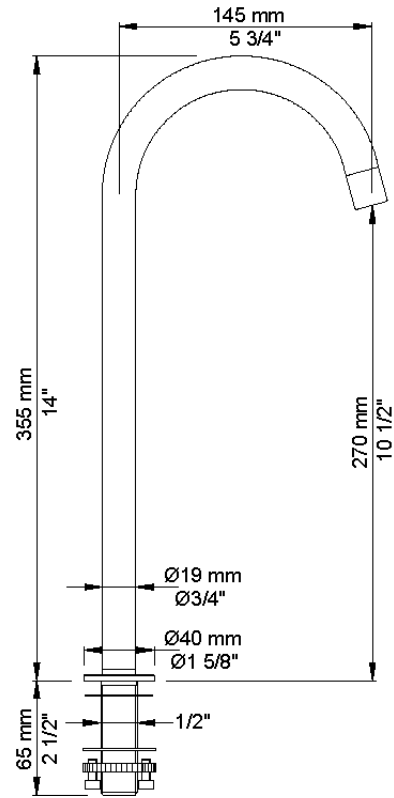

Date: _____

Client: _____

Project: _____

VOLA product: 590V

590V

One-handle mixer with ceramic disc technology for table mounting 500, with swivel spout 090V and water saving aerator.
 Hole cut out size, mixer: 42 mm.
 Hole cut out size, spout: 21 mm, max. 29 mm.

Flow

	Bar:	1,0	2,0	3,0	4,0	5,0
590V	(l/min)	8,1	9,0	9,0	9,0	9,0

Available in colours

- Color 02, Grey
- Color 04, Light blue
- Color 05, Orange
- Color 06, Light green
- Color 08, Yellow
- Color 09, Dark grey
- Color 12, Mocca
- Color 14, Bright red
- Color 15, Dark blue
- Color 16, Polished chrome
- Color 17, Gloss black
- Color 18, White
- Color 19, Natural brass
- Color 20, Brushed chrome
- Color 21, Carmine red
- Color 25, Pink
- Color 27, Matt black
- Color 40, Brushed stainless steel

Date:

Client:

Project:

VOLA product: 590V

090V
Swivel spout.
Hole cut out size: 21 mm. max. 29 mm.

500
One-handle table-mounted mixer.