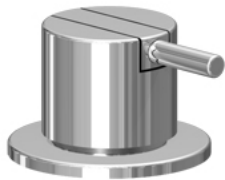

Date: _____

Client: _____

Project: _____

VOLA product: 590V

590V

One-handle mixer with ceramic disc technology for table mounting 500, with swivel spout 090V and water saving aerator.
 Hole cut out size, mixer: 42 mm.
 Hole cut out size, spout: 21 mm, max. 29 mm.

Flow

	Bar:	1,0	2,0	3,0	4,0	5,0
590V	(l/min)	8,1	9,0	9,0	9,0	9,0

Available in colours

- Color 02, Grey
- Color 04, Light blue
- Color 05, Orange
- Color 06, Light green
- Color 08, Yellow
- Color 09, Dark grey
- Color 12, Mocca
- Color 14, Bright red
- Color 15, Dark blue
- Color 16, Polished chrome
- Color 17, Gloss black
- Color 18, White
- Color 19, Natural brass
- Color 20, Brushed chrome
- Color 21, Carmine red
- Color 25, Pink
- Color 27, Matt black
- Color 40, Brushed stainless steel

Date:

Client:

Project:

VOLA product: 590V

090V
Swivel spout.
Hole cut out size: 21 mm. max. 29 mm.

500
One-handle table-mounted mixer.