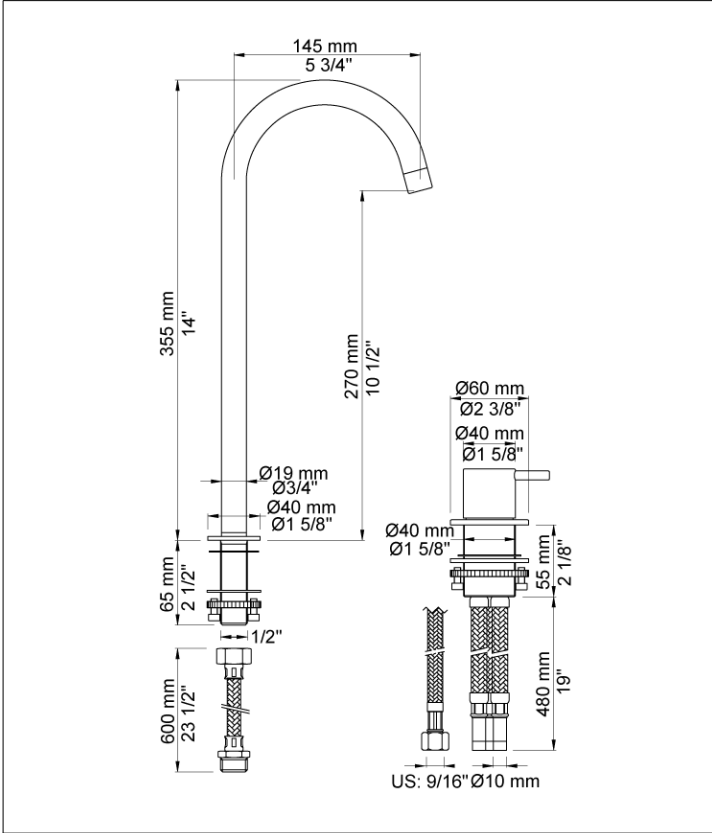

Date: _____

Client: _____

Project: _____

VOLA product: 590V

590V

One-handle mixer with ceramic disc technology for table mounting 500, with swivel spout 090V and water saving aerator.
 Hole cut out size, mixer: 42 mm.
 Hole cut out size, spout: 21 mm, max. 29 mm.

Flow

	Bar:	1,0	2,0	3,0	4,0	5,0
590V	(l/min)	8,1	9,0	9,0	9,0	9,0

Available in colours

- Color 02, Grey
- Color 04, Light blue
- Color 05, Orange
- Color 06, Light green
- Color 08, Yellow
- Color 09, Dark grey
- Color 12, Mocca
- Color 14, Bright red
- Color 15, Dark blue
- Color 16, Polished chrome
- Color 17, Gloss black
- Color 18, White
- Color 19, Natural brass
- Color 20, Brushed chrome
- Color 21, Carmine red
- Color 25, Pink
- Color 27, Matt black
- Color 40, Brushed stainless steel

Date:

Client:

Project:

VOLA product: 590V

090V
Swivel spout.
Hole cut out size: 21 mm. max. 29 mm.

500
One-handle table-mounted mixer.