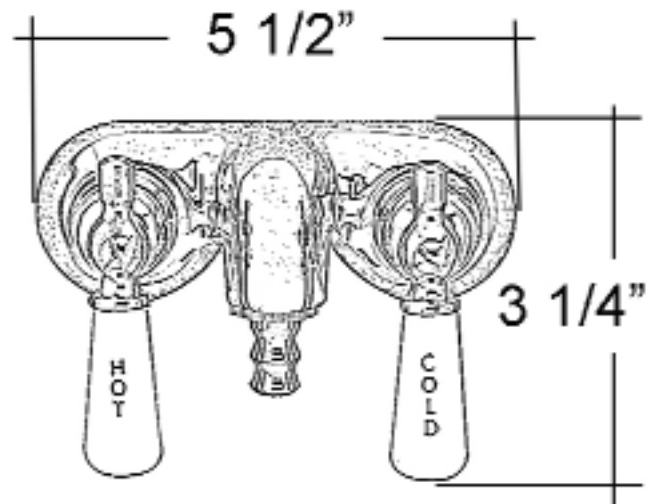

TUB FILLER

Cat. No.
4051

L: 3 1/4"
W: 5 1/2"
D: 3 3/4"

Features:

- ▶ Old Style Spigot
- ▶ 1/4 Turn Ceramic Disc Cartridges
- ▶ 3 3/8" Centers
- ▶ 3/4" Nipples
- ▶ Porcelain Lever Handles

Finishes:

- CP Polished Chrome
- BP Polished Brass

Dimensions are nominal and may vary. Dimensions and specifications subject to change without notice.