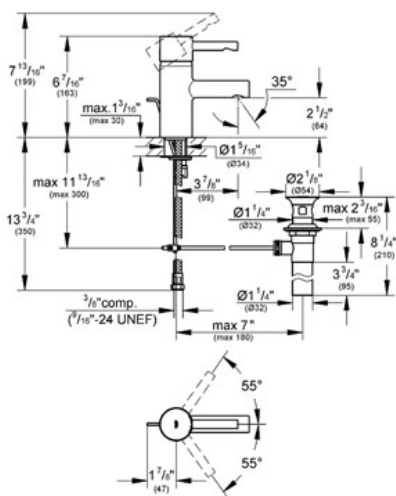

ESSENCE Lavatory Centerset S-Size

MODEL # 32216

GROHE America, Inc | 200 North Gary Avenue, Suite G, Roselle, IL 60172
Phone: +1 (800) 444-7643 | Fax: +1 (800) 225-2778 | us-customerservice@grohe.com

Pure Freude an Wasser

Product Description: Lavatory Centerset S-Size

Standard Specification:

- Single hole installation
- Metal lever
- GROHE SilkMove® ceramic cartridge
- With temperature limiter
- GROHE StarLight® finish
- GROHE EcoJoy® Mousseur 1.5 gpm
- 1 1/4" pop-up waste set
- Stainless Steel Braided Flexible Supplies
- GROHE QuickFix™ Plus installation system
- Max Flow Rate 1.5 gpm (5.7 L/min)