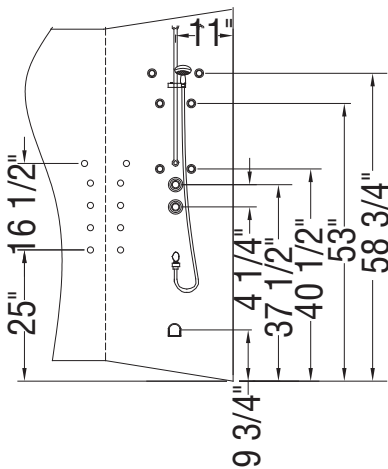

Left foot rest / Right seat

Left seat / Right foot rest

MAAX IES 1/2 positioning

MAAX IES 3/4 positioning

Plane surface for the installation of the valve 8-in. diameter

All dimensions are approximate. Structure measurements must be verified against the unit to ensure proper fit.