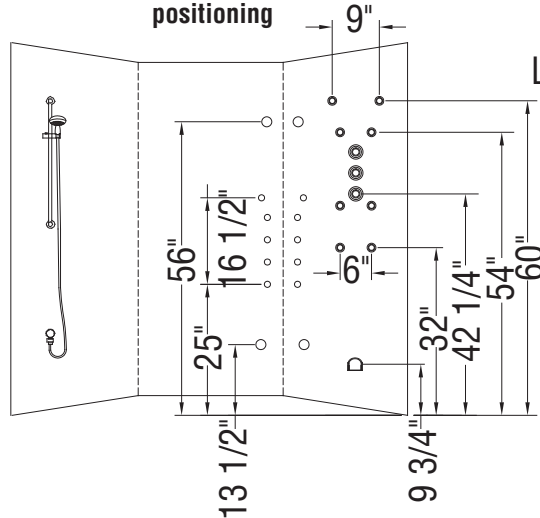

Left foot rest / Right seat

Left seat / Right foot rest

MAAX IES 1/2 positioning

MAAX IES 3/4 positioning

Plane surface for the installation of the valve 8-in. diameter

All dimensions are approximate. Structure measurements must be verified against the unit to ensure proper fit.