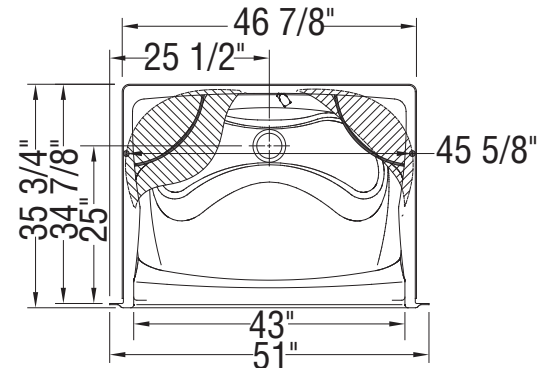

Left foot rest / Right seat

Left seat / Right foot rest

MAAX IES 1/2 positioning

MAAX IES 3/4 positioning

Plane surface for the installation of the valve 8-in. diameter

All dimensions are approximate. Structure measurements must be verified against the unit to ensure proper fit.