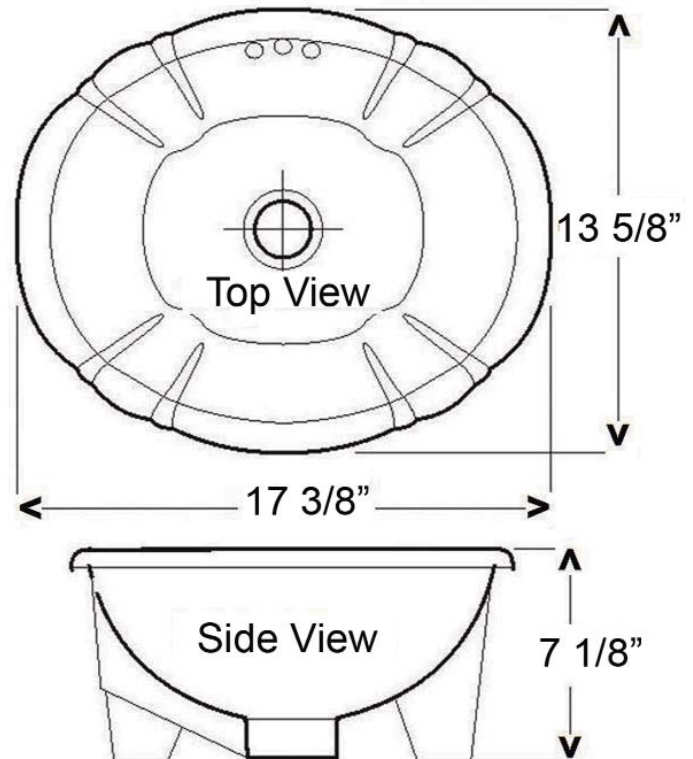

LISBON DROP-IN WASH BASIN

Cat. No.
4-710

Drain not included

Features:

- ▶ Made of Vitreous China
- ▶ Fluted Basin
- ▶ Traditional Style
- ▶ Overflow
- ▶ Self Rimming

Colors:

WH White
BQ Bisque

Meets or exceeds the following specifications: ASME A112.19.2 2008 and CSA B45.1-08 for ceramic plumbing fixtures.

W: 17 3/8"
D: 13 5/8"
H: 7 1/8"
Flange: 1 1/2"

Interior Dimensions:

Basin Interior: 15 3/4" x 12"
Basin Depth: 5"

Dimensions of fixture are nominal and may vary within the range of tolerances established by ANSI Standard A112.19.2. Dimensions and specifications subject to change without notice.