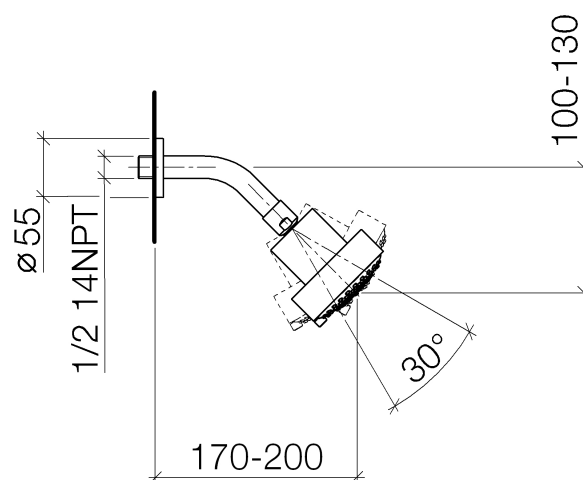

### Product specifications

- Flange diameter 2 1/8"
- Descaling system
- 25° degree swivel in each direction
- Water flow rate limited to max. 2 gpm
- 1/2" connection
- With three settings (normal stream, soft stream, massage stream)

**Exploded assembly drawing**

**Order quantity**

<b>No.</b>	<b>Article number</b>	<b>Name</b>	<b>Installation quantity</b>
<b>1</b>	092722003ff	rosette	1
<b>2</b>	09141002690	seal	1
<b>3</b>	091103011ff	connection	1
<b>4</b>	04121111000ff	shower	1