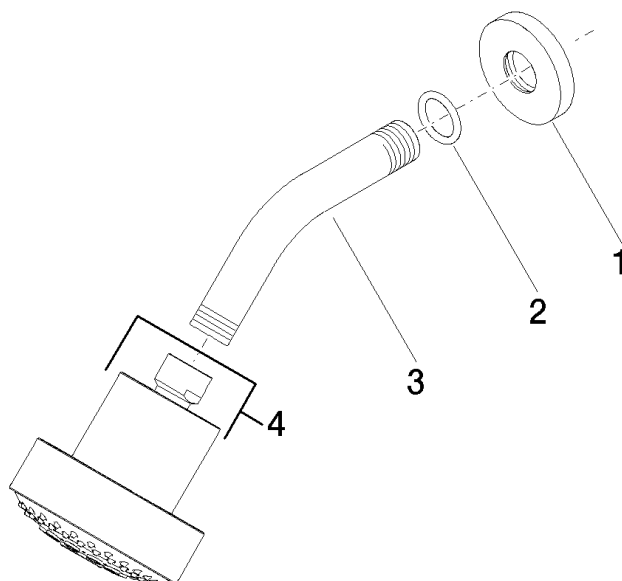

### Product specifications

- Flange diameter 2 1/8"
- Descaling system
- 25° degree swivel in each direction
- Water flow rate limited to max. 2 gpm
- 1/2" connection
- With three settings (normal stream, soft stream, massage stream)

**Exploded assembly drawing**

**Order quantity**

<b>No.</b>	<b>Article number</b>	<b>Name</b>	<b>Installation quantity</b>
<b>1</b>	092722003ff	rosette	1
<b>2</b>	09141002690	seal	1
<b>3</b>	091103011ff	connection	1
<b>4</b>	04121111000ff	shower	1