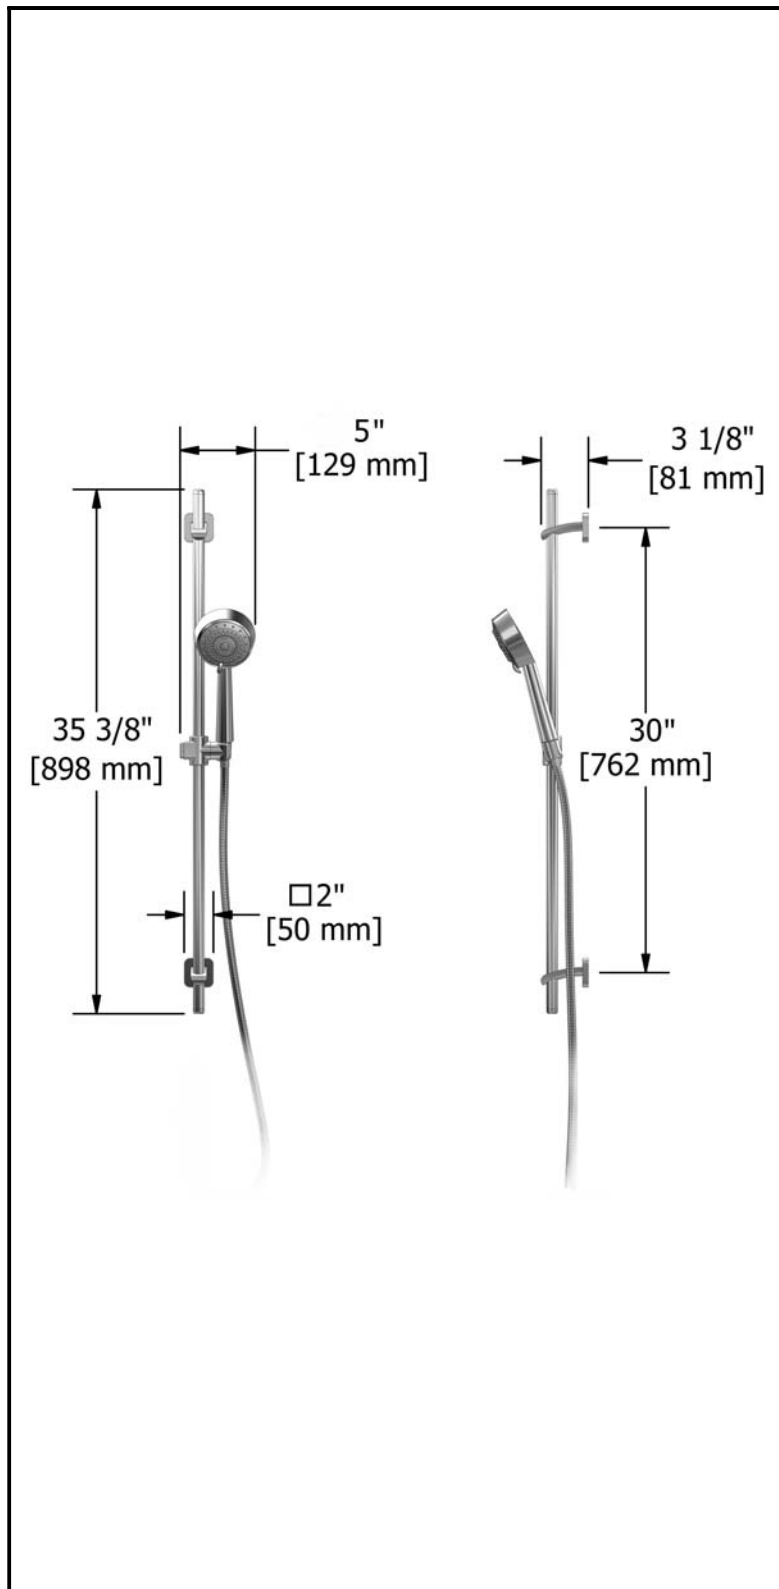

¾" electronic system with hand shower rail, 4 body jets and shower head

KIT#93ISSAXX

Specifications

Composition

- 772 - Elbow supply
- 574 - 40cm (16") shower arm
- 377 - Eco body jet
- 478 - 20cm (8") shower head
- 7070 - Hand shower rail
- 9577 - Electronic valve

Customer service

Ontario, West Canada : 888-287-5354 Quebec, Maritimes, United States : 866-473-8442

40cm (16") shower arm

574XX

Specifications

Descriptions

- ½" male inlet NPT
- Solid brass
- Flange with set screw

Customer service

Ontario, West Canada : 888-287-5354 Quebec, Maritimes, United States : 866-473-8442

20cm (8") shower head

478XX

Specifications

Descriptions

- ½" female inlet NPT
- Touch clean
- Swivel

Available colors

Customer service

Ontario, West Canada : 888-287-5354 Quebec, Maritimes, United States : 866-473-8442

Hand shower rail
7070XX

Specifications

Descriptions

- 4 jet hand shower; tropical breeze, luxurious, invigorating, massage and pause
- 150cm (59") double interlock flexible hose
- Ø19mm (¾") slide bar