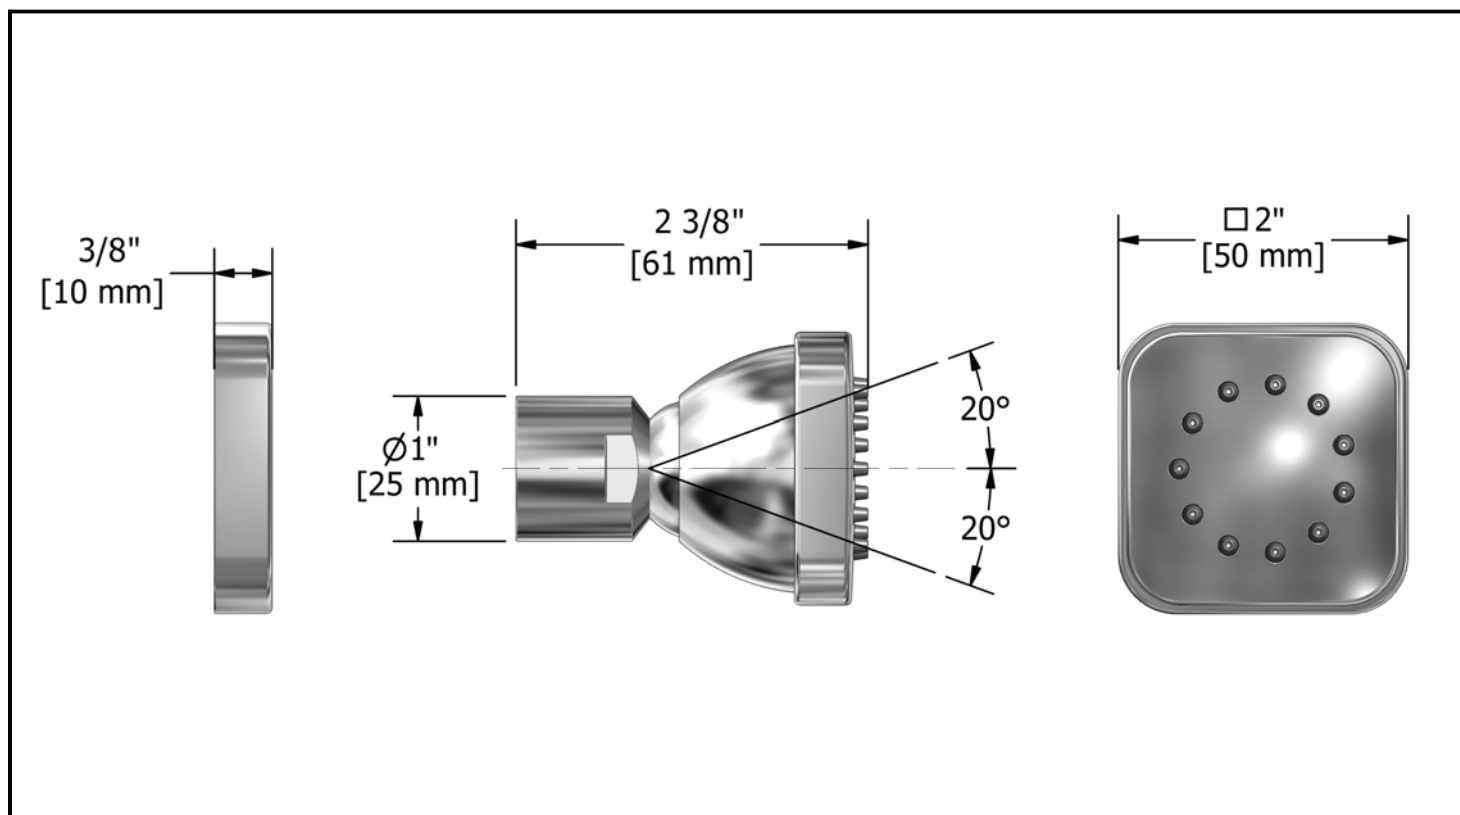

Warranty

The Riobel inc. product carries a limited LIFETIME warranty on the finish Chrome, Gold (PVD), Brushed nickel (PVD), Night brushed (PVD), Polished nickel (PVD) and all working parts and is guaranteed from the initial date of purchase against all manufacturing defects. Other finished 1 year.

Customer service

Ontario, West Canada : 888-287-5354 Quebec, Maritimes, United States : 866-473-8442