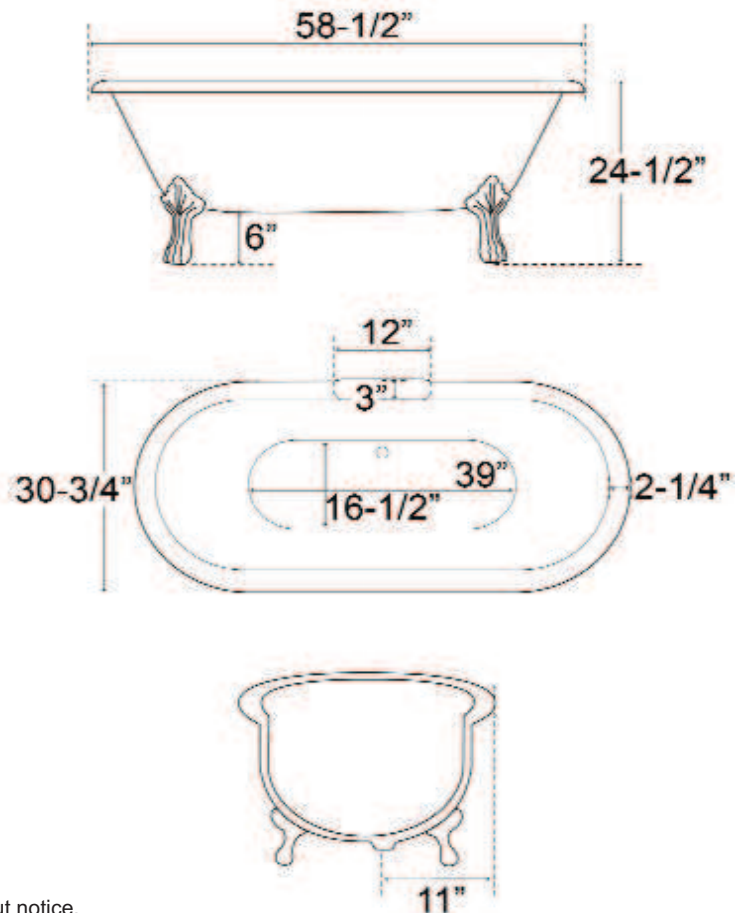

**BELVIDERE  
59" ACRYLIC DOUBLE  
ROLL TOP TUB**

Cat. No.  
ADRN59LP

L: 58 1/2"  
W: 30 3/4"  
H: 24 1/2"

Water depth: 16 5/8" to top of tub

**The following is recommended for ADRN tubs:**

- Faucets: part #4602, 4022 or 4025
- Rigid, freestanding supplies: part #4502
- Leg tub drain: part #5599LT

Gallon Capacity: 46  
Shipping Weight: 340 lbs.  
Empty Weight: 115 lbs.  
Filled Weight: 499 lbs.

**Features:**

- ▶ Interior and exterior walls acrylic sheets
- ▶ Space between walls partially filled with fiberglass & resin
- ▶ Lion paw feet available in 4 finishes
- ▶ No faucet holes
- ▶ No overflow
- ▶ Tub feet are attached and leveled before shipment.
- ▶ Tub is thoroughly inspected before shipment

**Feet Finishes:**

**BN** Brushed Nickel                      **PB** Polished Brass  
**CP** Polished Chrome                      **ORB** Oil Rubbed Bronze

Dimensions of fixture are nominal and specifications subject to change without notice.