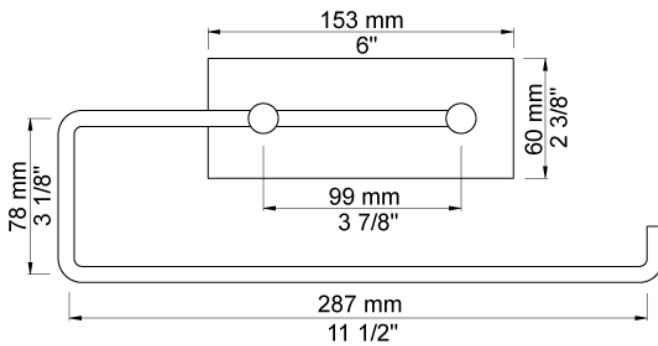

Date:

Client:

Project:

VOLA product: T13L

**T13L**

Double toilet roll holder or kitchen roll holder with extended bar.

**Available in colours**

- Color 02, Grey
- Color 04, Light blue
- Color 05, Orange
- Color 06, Light green
- Color 08, Yellow
- Color 09, Dark grey
- Color 12, Mocca
- Color 14, Bright red
- Color 15, Dark blue
- Color 16, Polished chrome
- Color 17, Gloss black
- Color 18, White
- Color 19, Natural brass
- Color 20, Brushed chrome
- Color 21, Carmine red
- Color 25, Pink
- Color 27, Matt black
- Color 40, Brushed stainless steel