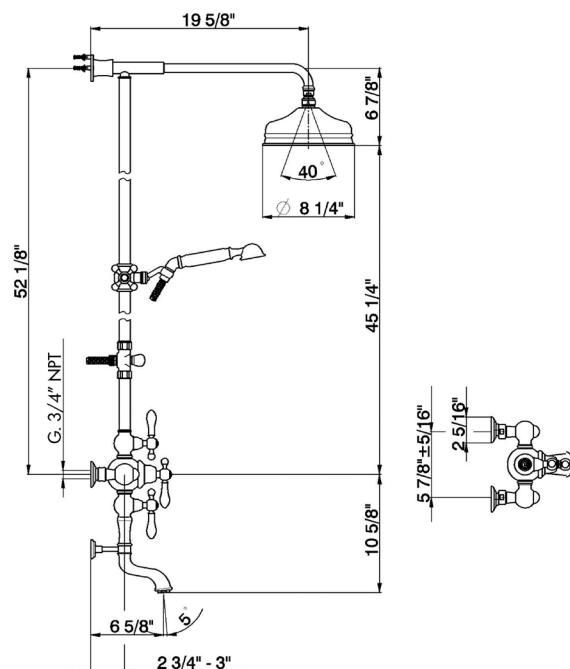

WARRANTY

- Limited Lifetime*
- *No warranty on Tuscan Brass finish