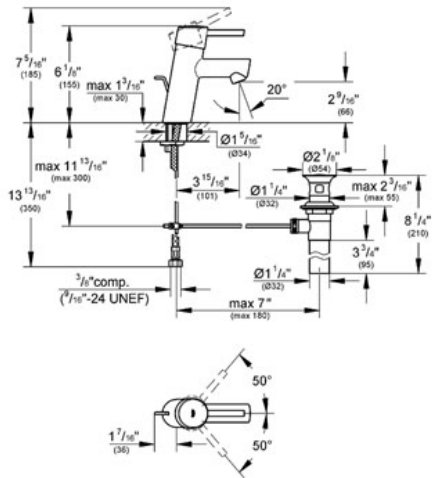

CONCETTO Lavatory Centerset S-Size

MODEL # 34270

GROHE America, Inc | 200 North Gary Avenue, Suite G, Roselle, IL 60172
Phone: +1 (800) 444-7643 | Fax: +1 (800) 225-2778 | us-customerservice@grohe.com

Pure Freude an Wasser

Product Description: Lavatory Centerset S-Size

Standard Specification:

- GROHE StarLight® finish
- GROHE SilkMove® ceramic cartridge
- GROHE EcoJoy® technology for less water and perfect flow
- GROHE QuickFix™ installation system with centering support
- Single hole installation
- Metal lever
- Flow control
- 1 1/4" pop-up waste set
- Stainless Steel Braided Flexible Supplies
- Temperature limiter
- Max Flow Rate 1.5 gpm (5.7 L/min)