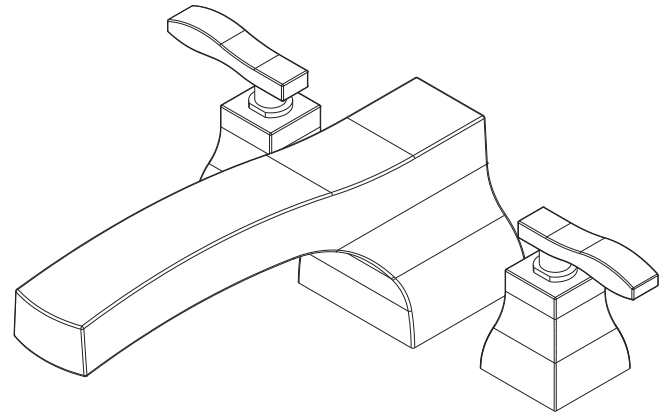

COLORADO

Roman Tub Deck Trim

3-1046

Features

- Solid brass construction
- ADA compliant lever handles
- 3-3/8" (8.6 cm) spout height at outlet
- 9-1/2" (24.1 cm) spout reach (c-c)
- Intended for use with Newport Brass rough valve kit (Required Accessory) which incorporates the following:
  - Brass valve bodies and quick-connect spout fitting
  - Quarter-turn washerless ceramic disc 3/4" valve cartridges

Codes / Standards Compliance

Meets or exceeds the following at date of manufacture:

- ASME A112.18.1/CSA B125.1
- IAPMO/cUPC
- IPC
- ADA
- ICC/ANSI A117.1
- All applicable US Federal and State material regulations
- EPA Watersense

Colors / Finishes

- 15: Polished Nickel
- 15S: Satin Nickel
- 26: Polished Chrome
- 10B: Oil Rubbed Bronze
- Other: Refer to the Newport Brass catalog for additional color/finish options.

Specified Model

Model	Description	Colors / Finishes				
3-1046	Roman Tub Deck Trim	☐ 15	☐ 15S	☐ 26	☐ 10B	☐ Other

Required Accessory:

Trim, above, and Rough Valve Kit, below, must both be specified.

Application	Roman Tub			Roman Tub with Handshower					
	Hot Valve	Cold Valve	Spout Quick-Connect Fitting	Hot Valve	Cold Valve	Spout Quick-Connect Fitting	Poly-Braided Hose	Handshower Diverter	H/S Flange Hardware
Inlet/Outlet Size	3/4"	3/4"	3/4"	3/4"	3/4"	3/4"	1/2"	1/2" / 3/4"	-
Part Number	☐ 1-522			☐ 1-523					
Image									

Product Specification:

Add "Color / Finish" suffix to Tub Deck Trim model number, below.

The Roman Tub Deck Trim shall be made of solid brass construction. Roman Tub Deck Trim shall incorporate ADA compliant lever handles. Product shall incorporate a 3-3/8" (8.6 cm) spout height at outlet and a 9-1/2" (24.1 cm) spout reach (c-c). Rough valve kit shall incorporate brass valve bodies with quarter-turn washerless ceramic disc 3/4" valve cartridges and a quick-connect spout fitting. Roman Tub Deck Trim shall be Newport Brass Model 3-1046/____ and Newport Brass rough valve kit shall be 1-522.