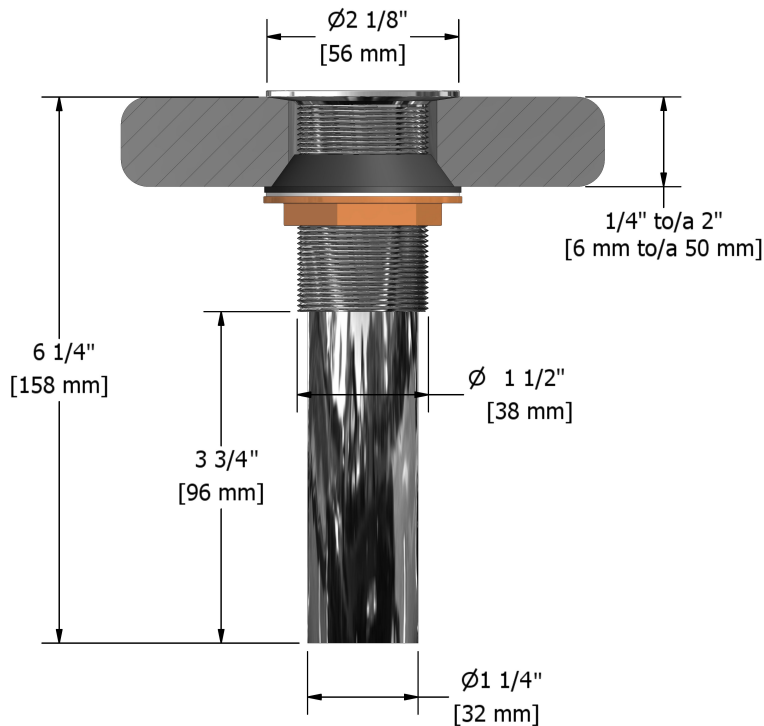

Lavatory open grid drain without overflow
DO170XX

Specifications

Descriptions

- $\text{Ø}1\frac{1}{4}$ " tail piece

Available colors

- C : Chrome
- BN : Brushed nickel (PVD)

Certifications

- CMR248 Approval
- CSA B125.2
- ASME A112.18.2

Sizes, models and finishes may differ from thoses presented.

Warranty

The Riobel inc. product carries a limited LIFETIME warranty on the finish Chrome, Gold (PVD), Brushed nickel (PVD), Night brushed (PVD), Polished nickel (PVD) and all working parts and is guaranteed from the initial date of purchase against all manufacturing defects. Other finished 1 year.