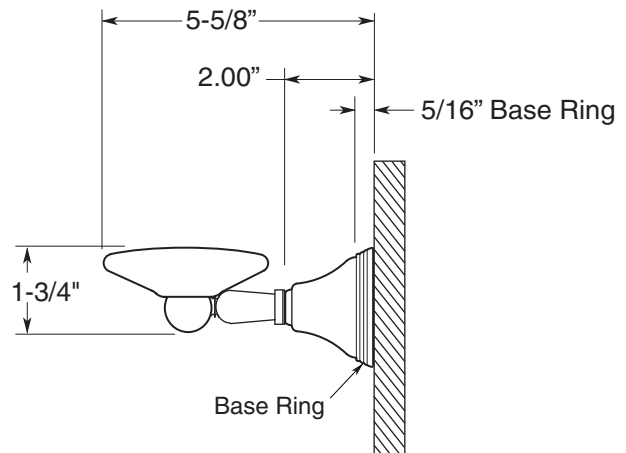

**FEATURES:**

- All brass construction.
- Porcelain soap dish with post P/N: 18.18.020.
- Available in all Sigma finishes. Warranty varies according to finish selection.
- Mounting bracket and screws are supplied.

Series 01  
 Porcelain Soap Dish  
 1.01SD00

**TOP VIEW**

**FRONT VIEW**

**SIDE VIEW**

Note: Measurements are subject to change or cancellation. No responsibility is assumed for use of superseded or voided pages.