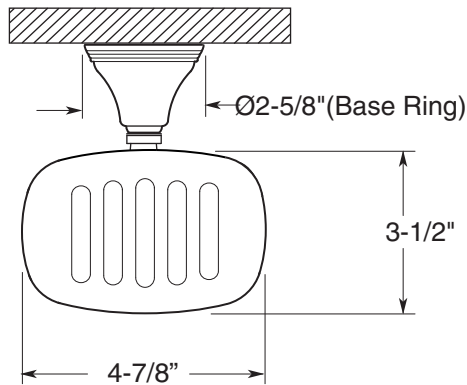

**FEATURES:**

- All brass construction.
- Porcelain soap dish with post P/N: 18.18.020.
- Available in all Sigma finishes. Warranty varies according to finish selection.
- Mounting bracket and screws are supplied.

Series 01  
 Porcelain Soap Dish  
 1.01SD00

**TOP VIEW**

**FRONT VIEW**

**SIDE VIEW**

Note: Measurements are subject to change or cancellation. No responsibility is assumed for use of superseded or voided pages.