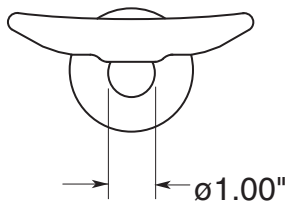

**FEATURES:**

- All brass construction.
- Porcelain soap dish with post P/N: 18.18.020.
- Available in all Sigma finishes. Warranty varies according to finish selection.
- Mounting bracket and screws are supplied.

Series 01  
 Porcelain Soap Dish  
 1.01SD00

**TOP VIEW**

**FRONT VIEW**

**SIDE VIEW**

Note: Measurements are subject to change or cancellation. No responsibility is assumed for use of superseded or voided pages.