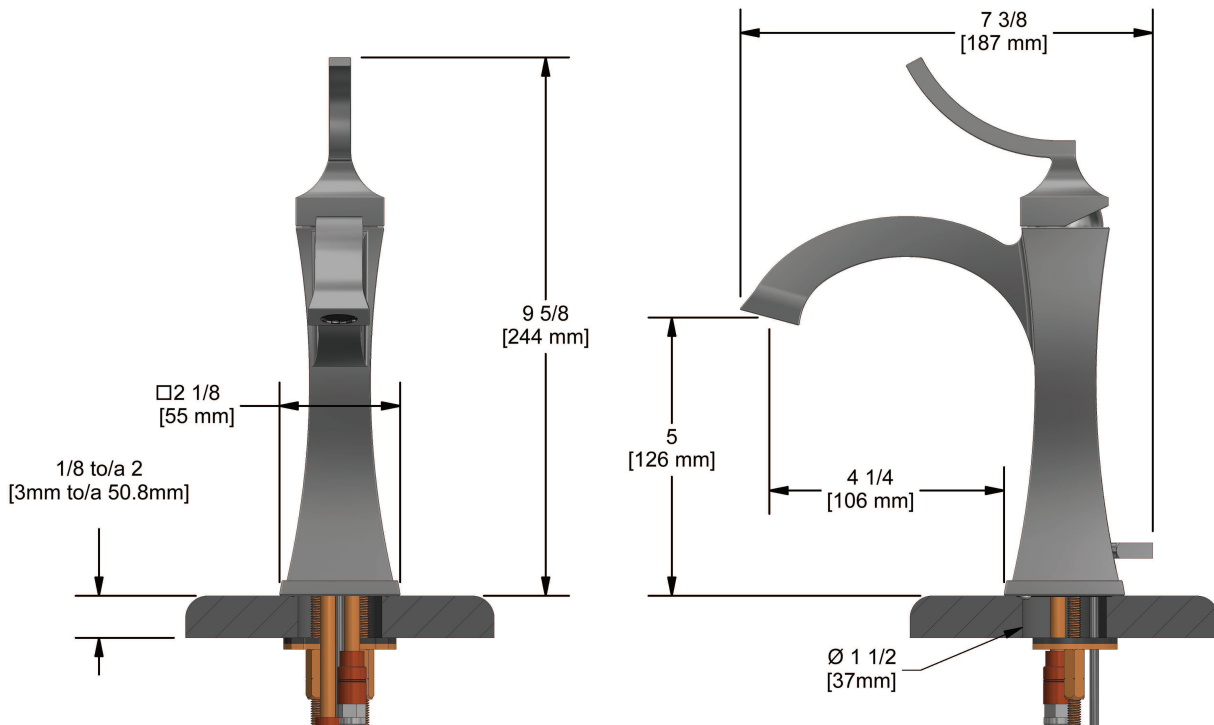

Single hole lavatory faucet
ES01XX

Specifications

Descriptions

- Pop-up drain
- Ceramic cartridge
- 3/8" speedway compression

Available colors

- C : Chrome
- BN : Brushed nickel (PVD)
- PN : Polished nickel (PVD)

Available flows

- 5.7 L/min, 1.5 gpm (US) 60psi
- 1.9 L/min, 0.5 gpm (US) 60psi (**ES01XX-05**)
- 3.7 L/min, 1 gpm (US) 60psi (**ES01XX-10**)

Cartridges

- 401-010

Certifications

- CSA B125.1
- NSF61
- ASME A112.18.1
- CMR248 Approval