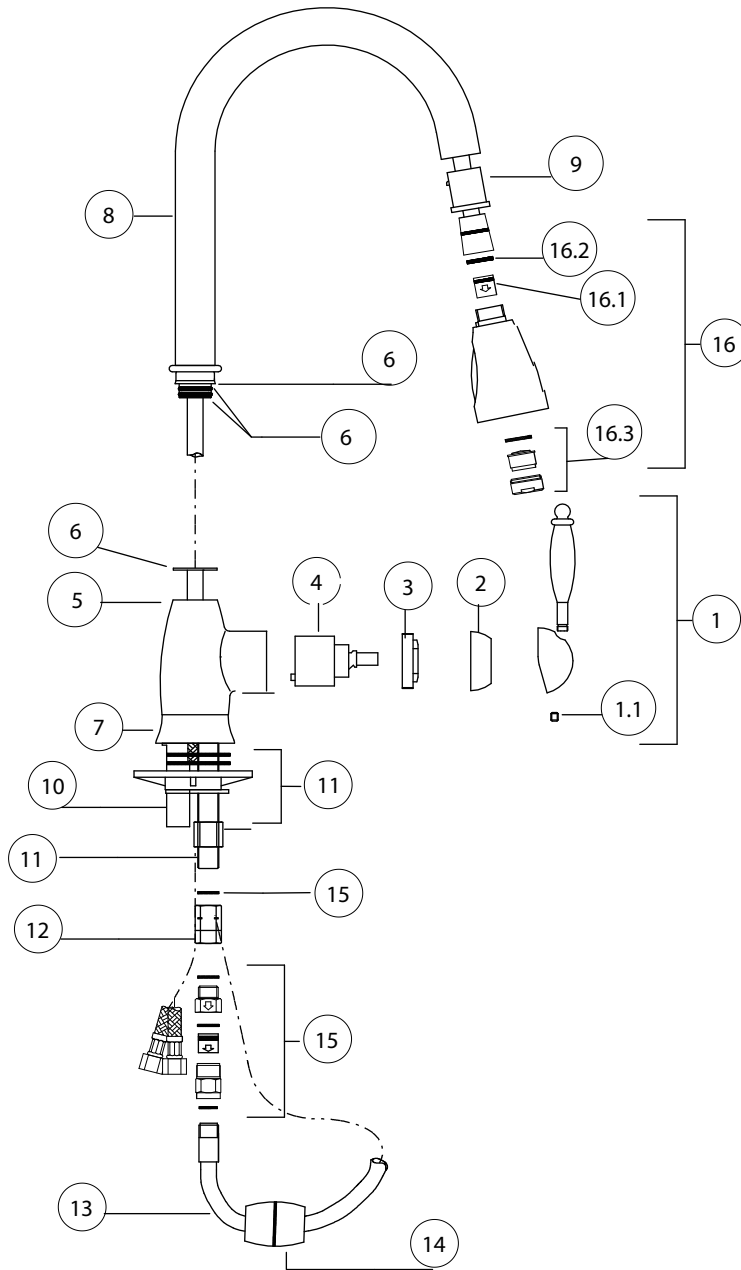

FEATURED MODEL

441497 Pull-Down Spray, SATIN NICKEL

ADDITIONAL MODELS

441496 Pull-Down Spray, CHROME

FEATURES

- Solid brass body
- Meets CALGREEN requirements for water-saving usage
- Dual pull-down spray
- Ceramic disk cartridge
- 1.8 GPM flow rate saves 20% more water
- Installation in a 1-3/8" hole
- 360 degree spout swivel
- 2-1/2" maximum deck thickness

JOB INFORMATION

Job Name: _____

Contact: _____

Date Specified: _____

Specifier: _____

Contractor: _____

NOMINAL DIMENSIONS

Model 441496 shown

REACH	SPOUT HEIGHT	FAUCET HEIGHT
8-1/2"	8-1/8"	16-1/8"

See next page for exploded parts drawing and parts list.

BLANCO AMERICA

800.451.5782

www.blancoamerica.com

© 2013 BLANCO AMERICA

7/13

SPEC-003

Faucet hole $\Phi 1-3/8"$

REPAIR PART GUIDE		
Num.	Description	Part #
1	Handle - Satin Nickel	
1.1	Handle - Screw	
2	Cartridge - Cap	
3	Cartridge Lock Nut	
4	Cartridge	440768
5	Body - Screw	
6	Ring set	
7	Base ring - Satin Nickel	
8	Spout kit - Satin Nickel	
9	Spout insert	
10	Plastic guide	
11	Mounting nut kit and bolt	
12	Mounting swivel nut	
13	Spray hose	
14	Weight	
15	Check valve kit	
16	Handspray - Satin Nickel	
16.1	Flow regulator 1.8 GPM	
16.2	Washer screen	
16.3	Aerator kit	