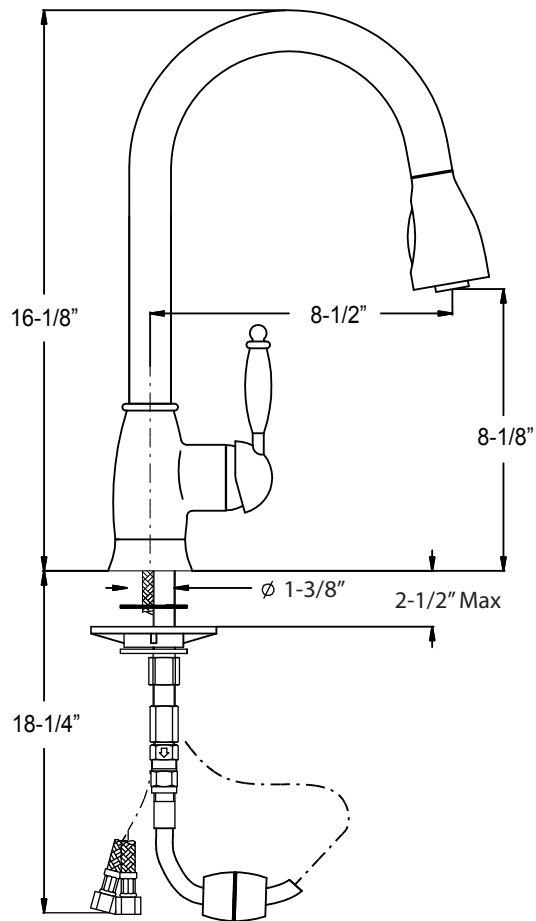

FEATURED MODEL

441497 Pull-Down Spray, SATIN NICKEL

ADDITIONAL MODELS

441496 Pull-Down Spray, CHROME

FEATURES

- Solid brass body
- Meets CALGREEN requirements for water-saving usage
- Dual pull-down spray
- Ceramic disk cartridge
- 1.8 GPM flow rate saves 20% more water
- Installation in a 1-3/8" hole
- 360 degree spout swivel
- 2-1/2" maximum deck thickness

JOB INFORMATION

Job Name: _____

Contact: _____

Date Specified: _____

Specifier: _____

Contractor: _____

NOMINAL DIMENSIONS

Model 441496 shown

REACH	SPOUT HEIGHT	FAUCET HEIGHT
8-1/2"	8-1/8"	16-1/8"

See next page for exploded parts drawing and parts list.

BLANCO AMERICA

800.451.5782

www.blancoamerica.com

© 2013 BLANCO AMERICA

7/13

SPEC-003

Faucet hole $\Phi 1-3/8"$

REPAIR PART GUIDE		
Num.	Description	Part #
1	Handle - Satin Nickel	
1.1	Handle - Screw	
2	Cartridge - Cap	
3	Cartridge Lock Nut	
4	Cartridge	440768
5	Body - Screw	
6	Ring set	
7	Base ring - Satin Nickel	
8	Spout kit - Satin Nickel	
9	Spout insert	
10	Plastic guide	
11	Mounting nut kit and bolt	
12	Mounting swivel nut	
13	Spray hose	
14	Weight	
15	Check valve kit	
16	Handspray - Satin Nickel	
16.1	Flow regulator 1.8 GPM	
16.2	Washer screen	
16.3	Aerator kit	