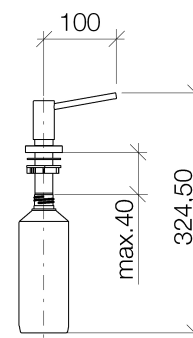

Kitchen

Deck-mounted liquid soap dispenser with flange

Article number: 82435970

Product specifications

- 500 ml bottle capacity
 - 360 degree swivel
 - Refillable above deck
- Spare parts available on request

Surfaces

- chrome 82435970-00
- matt platinum 82435970-06

Exploded assembly drawing

Kitchen

Deck-mounted liquid soap dispenser with flange

Article number: 82435970

Order quantity

No.	Article number	Name	Installation quantity
1	90101051000ff	dispenser	1
2	08101060990	disc	1
3	08101060890	nut	1
4	08101060090	container	1