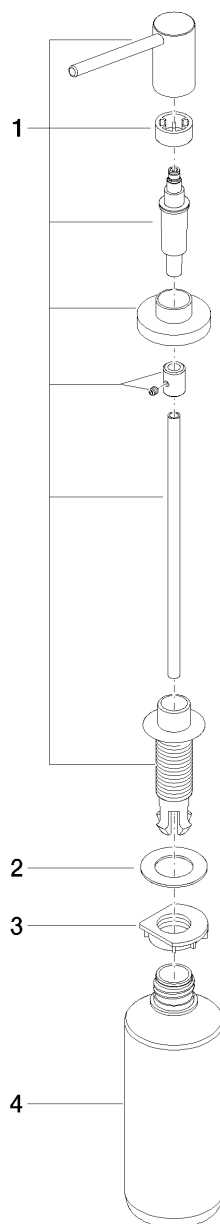

Kitchen

Deck-mounted liquid soap dispenser with flange

Article number: 82435970

Product specifications

- 500 ml bottle capacity
 - 360 degree swivel
 - Refillable above deck
- Spare parts available on request

Surfaces

- chrome 82435970-00
- matt platinum 82435970-06

Exploded assembly drawing

Kitchen

Deck-mounted liquid soap dispenser with flange

Article number: 82435970

Order quantity

No.	Article number	Name	Installation quantity
1	90101051000ff	dispenser	1
2	08101060990	disc	1
3	08101060890	nut	1
4	08101060090	container	1