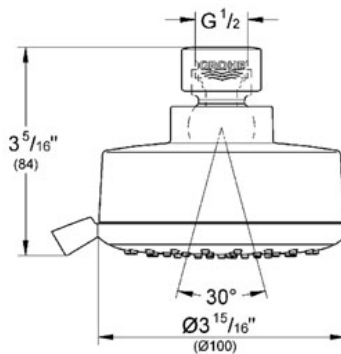

Product Description:
Head shower 4 sprays

Standard Specification:

- GROHE StarLight® finish
- GROHE DreamSpray® perfect spray pattern Ø 4"
- GROHE EcoJoy® technology for less water and perfect flow
- 1/2" Connection thread
- SpeedClean anti-lime system
- Inner WaterGuide for a longer life
- Suitable for instantaneous heater
- GROHE Rain O2, Rain
- Rotating ball joint ± 15°
- Min. recommended pressure 15 psi
- Max Flow Rate 2.5 gpm (9.5 L/min)

Applicable Codes & Standards:

- Energy Policy Act of 1992
- ASME A112.18.1/CSA B125.1

Color:

- 27591 000 chrome
- 27591 EN0 Brushed Nickel