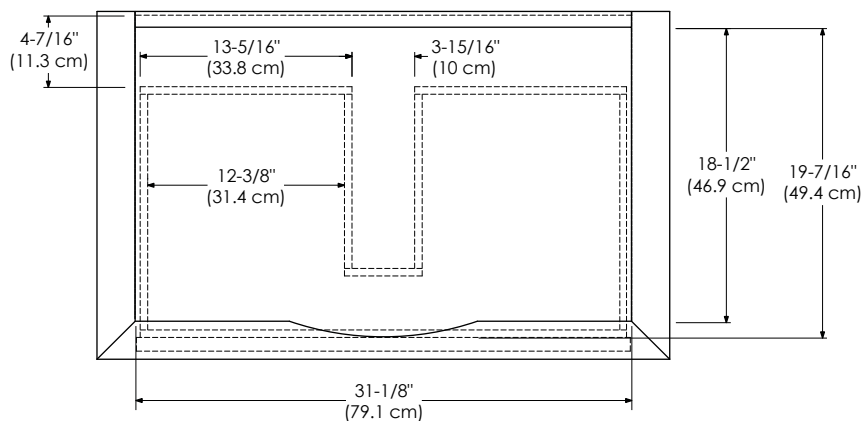

Soft Close and Full Extension drawers with Dovetail construction
Under mount glides
Matching finish throughout the interior
Optional Drawer Organizer
Matching Mirror and Medicine Cabinet

All Ronbow cabinets are made of solid hardwood or hardwood plywood and meet strict CARB Standards.
No particle Board or Micro-Density Fiberboard (MDF) are used.

Available finishes:

- VINTAGE HONEY R01
- VINTAGE CAFÉ R12

Available tops:

- CERAMIC SINKTOP
- STONE COUNTER
- TECHSTONE™ TOP
- WIDEAPPEAL™ TOP

TOP VIEW