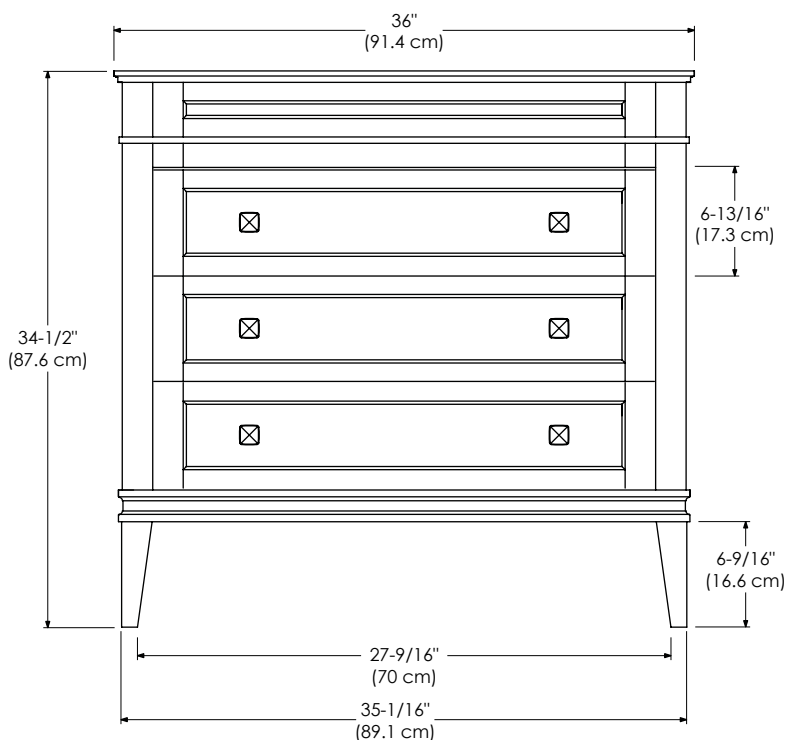

Soft Close and Full Extension drawers with Dovetail construction
Under mount glides
Matching finish throughout the interior
Optional Drawer Organizer
Matching Mirror and Medicine Cabinet

All Ronbow cabinets are made of solid hardwood or hardwood plywood and meet strict CARB Standards.
No particle Board or Micro-Density Fiberboard (MDF) are used.

Available finishes:

- VINTAGE HONEY R01
- VINTAGE CAFÉ R12

Available tops:

- CERAMIC SINKTOP
- STONE COUNTER
- TECHSTONE™ TOP
- WIDEAPPEAL™ TOP

TOP VIEW

FRONT VIEW

SIDE VIEW