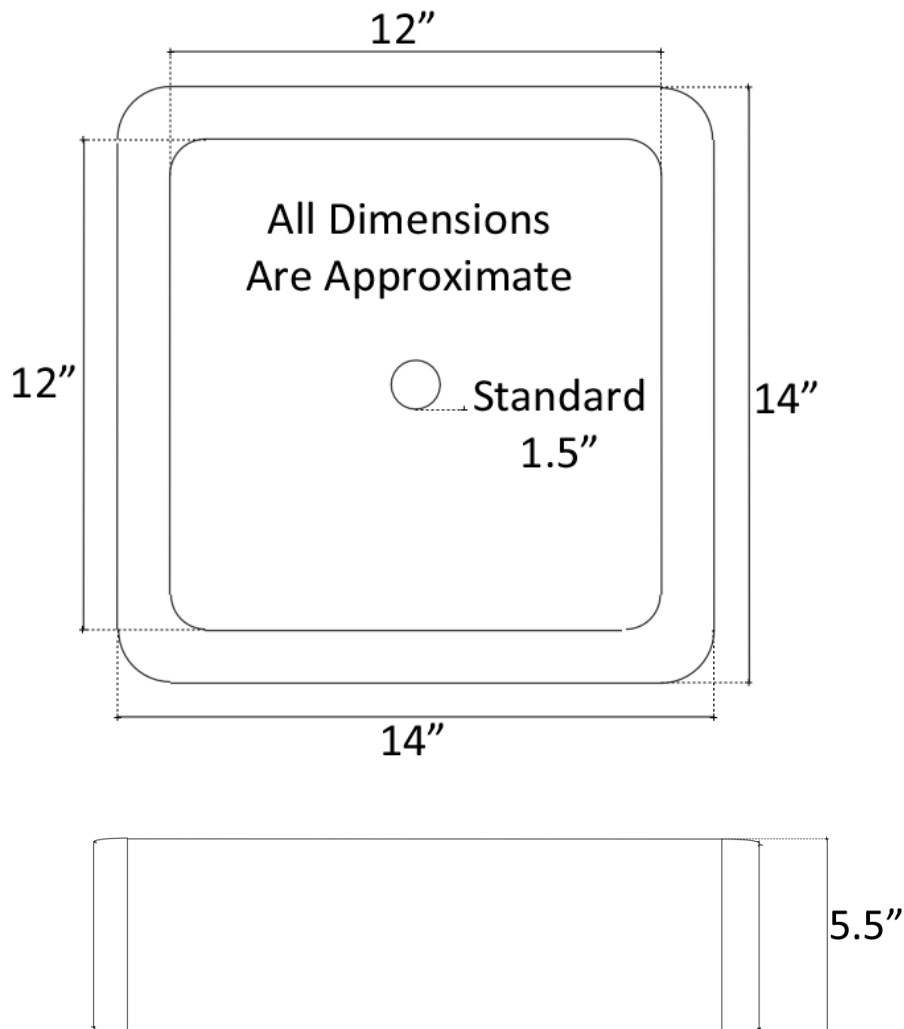

Description:

- Copper
- Vessel Mount
- Use standard 1.5" drain
- Clean with mild soap
No abrasive chemicals

Available Finishes:

- DB** Dark Bronze
- WC** Weathered Copper
- PN** Polished Nickel
- SN** Satin Nickel
- PW** Pewter

Available Drains:

- D004** Grid Strainer
- D005** Lift and Turn
- D101-** Decorative Drains
- D604**

DIMENSIONS WILL VARY. DO NOT use this sheet as a guide for countertop cuts.