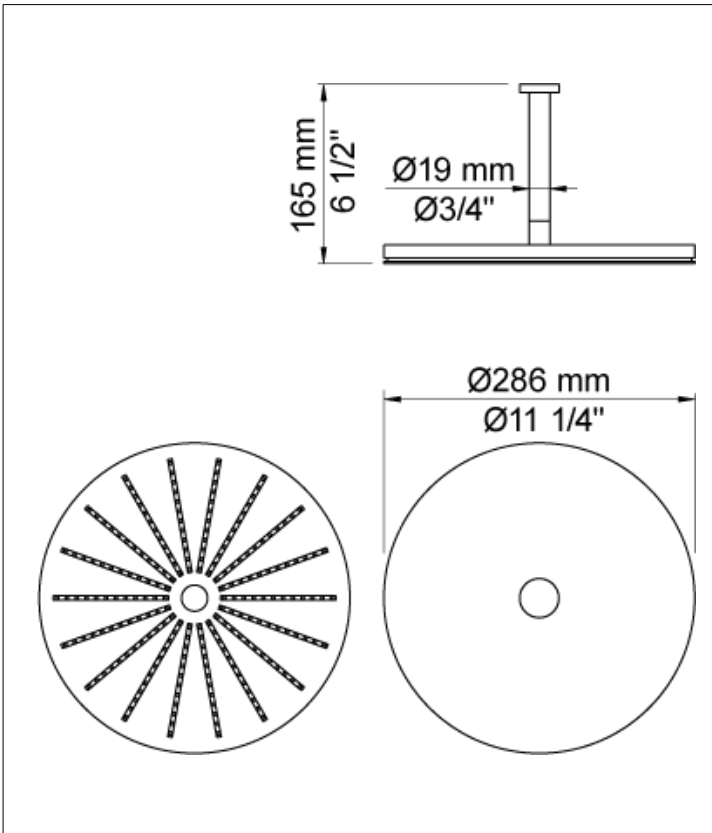

Date: _____

Client: _____

Project: _____

VOLA product: 060A

060A

Head shower, round, ceiling-mounted.
60 mm cover flange included.

Flow

	Bar:	1,0	2,0	3,0	4,0	5,0
060A	(l/min)	12,7	18,0	22,0	25,4	28,4